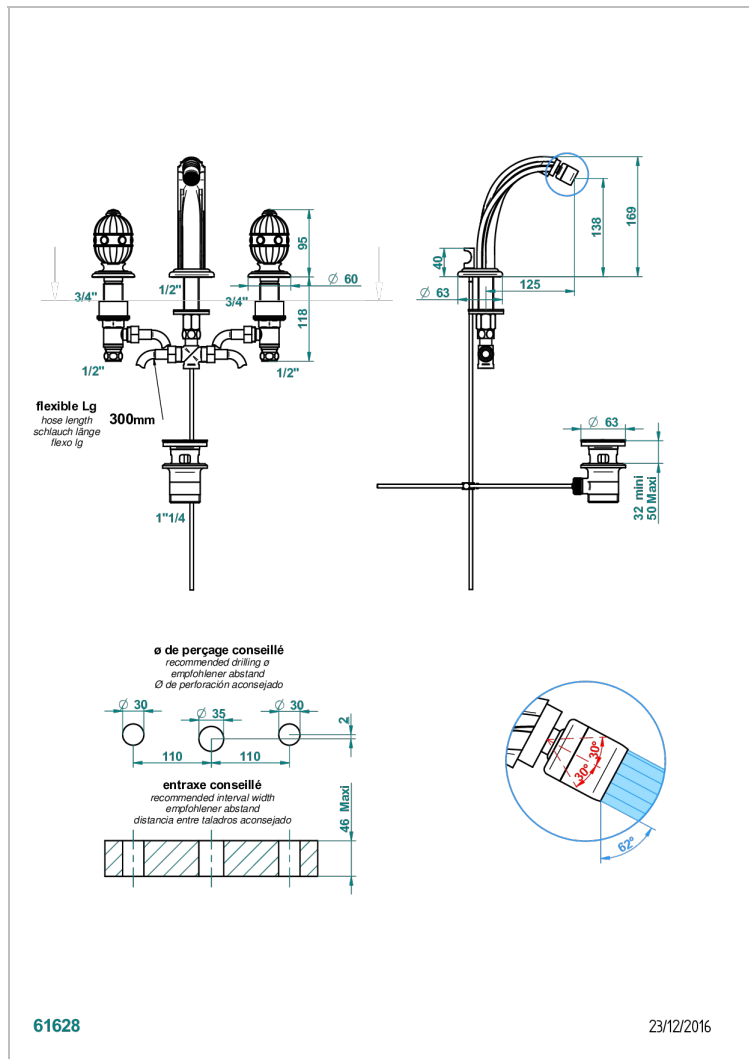

# AMBOISE JASPE ROJO

A1L-209

3 HOLE BIDET MIXER, SWIVEL JET WITH WASTE

## CARACTERÍSTICAS

- Amboise Jaspe Rojo
- 3 HOLE BIDET MIXER, SWIVEL JET WITH WASTE

Pvd umber mate - H67