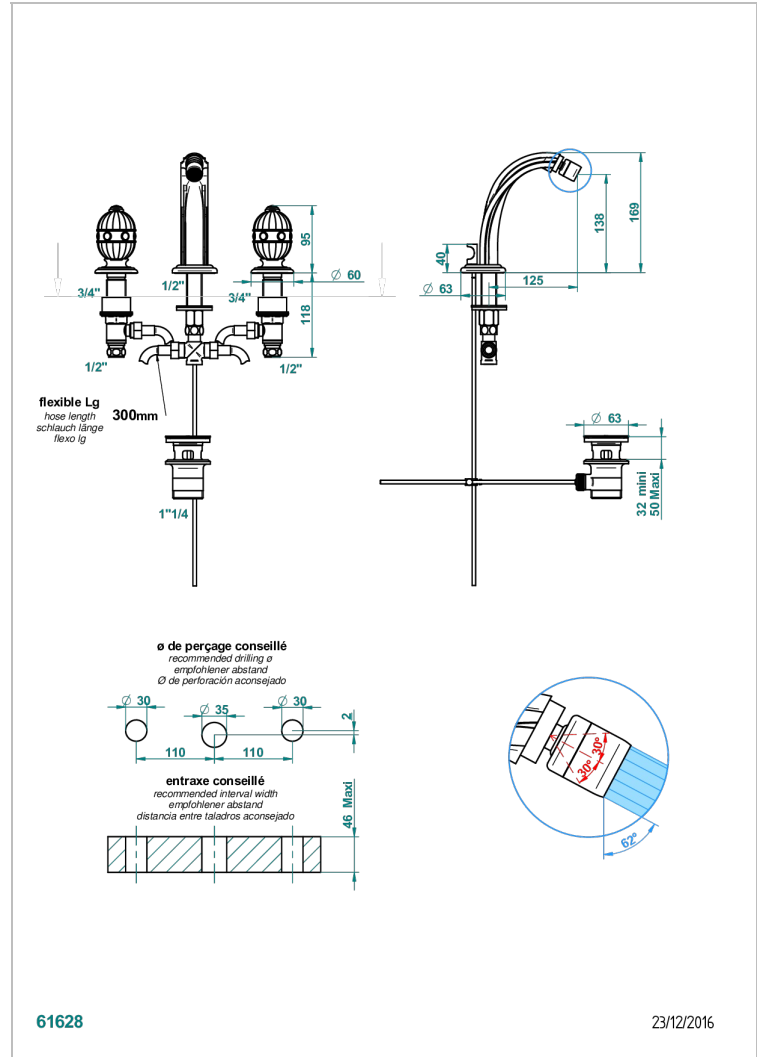

AMBOISE RED JASPER

A1L-209

3 HOLE BIDET MIXER, SWIVEL JET WITH WASTE

CHARACTERISTIC

- Amboise Red Jasper
- 3 HOLE BIDET MIXER, SWIVEL JET WITH WASTE

AVAILABLE FINITIONS

Antique nickel - H28
Black ceram - D30
Blush PVD - H62
Brass color PVD - H49
Brown bronze color PVD - F33
Gold color PVD - H52