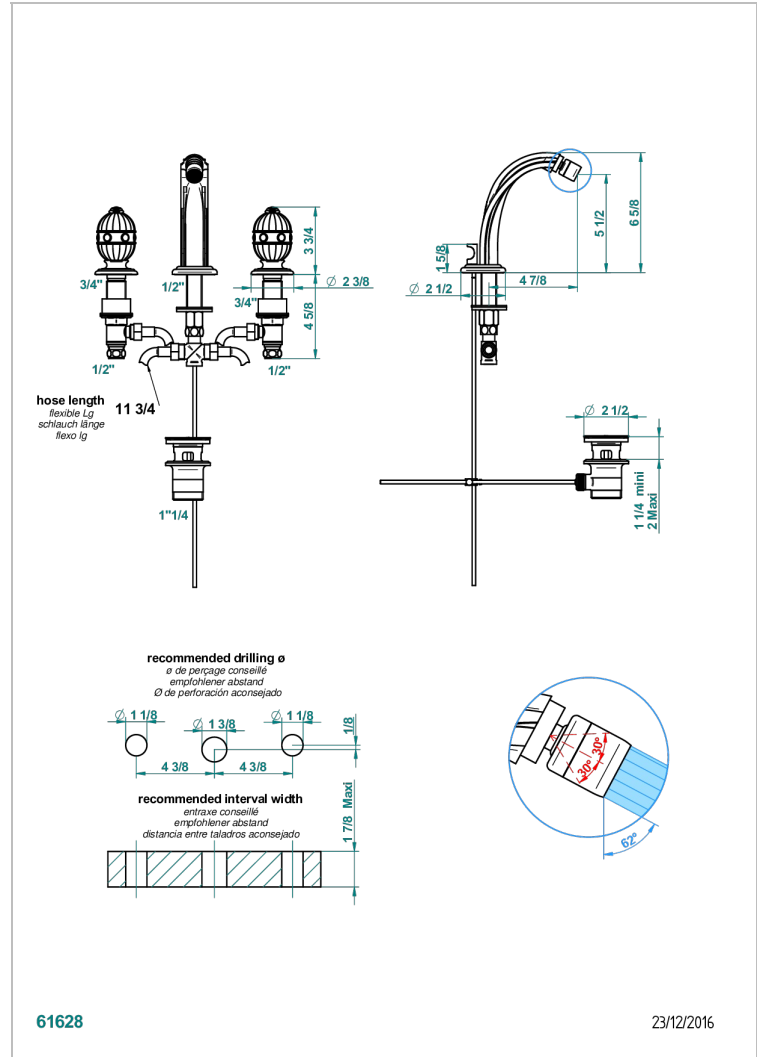

# AMBOISE RED JASPER

A1L-209

3 HOLE BIDET MIXER, SWIVEL JET WITH WASTE

61628

23/12/2016

## CHARACTERISTIC

- Amboise Red Jasper
- 3 HOLE BIDET MIXER, SWIVEL JET WITH WASTE

## AVAILABLE FINITIONS

Antique nickel - H28  
Black ceram - D30  
Blush PVD - H62  
Brass color PVD - H49  
Brown bronze color PVD - F33  
Gold color PVD - H52

Graphite PVD - H64  
Matt Umber PVD - H67  
Matt blush PVD - H60  
Matt brass color PVD - H50  
Matt brown bronze color PVD - F34  
Matt chrome - C02