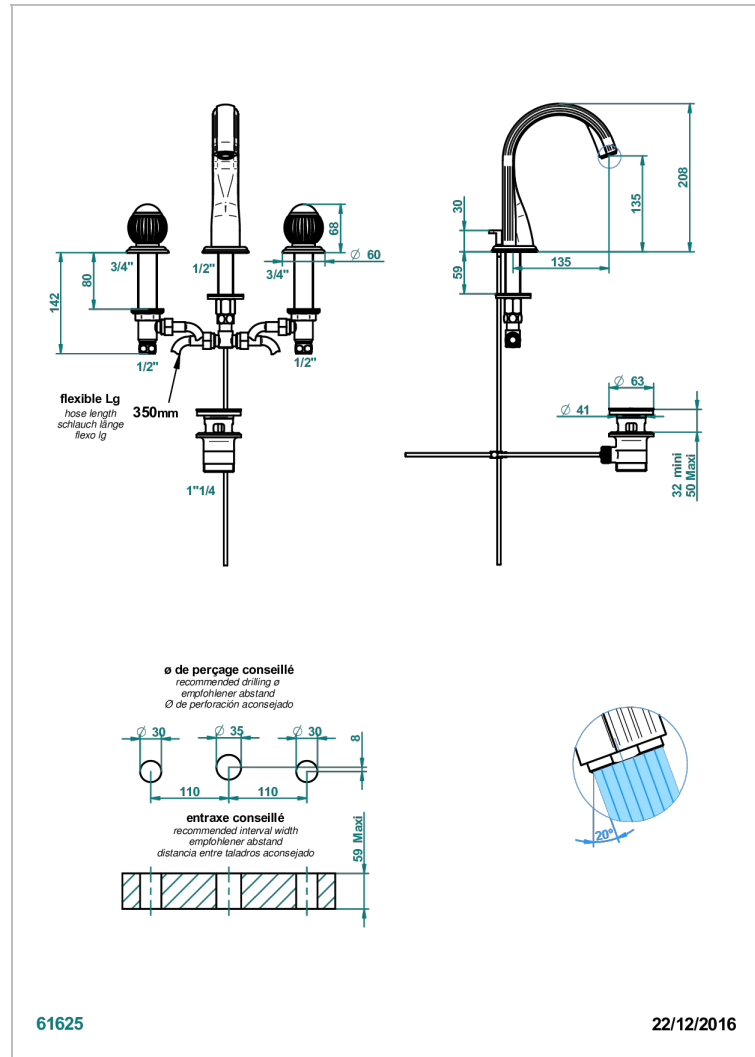

VOGUE MALACHITE

A8M-151M/W

Rim mounted 3-hole basin mixer with waste for marble - WRAS approved

THG[®]
PARIS

CHARACTERISTIC

- WRAS : 1909342

STANDARDS

AVAILABLE FINITIONS