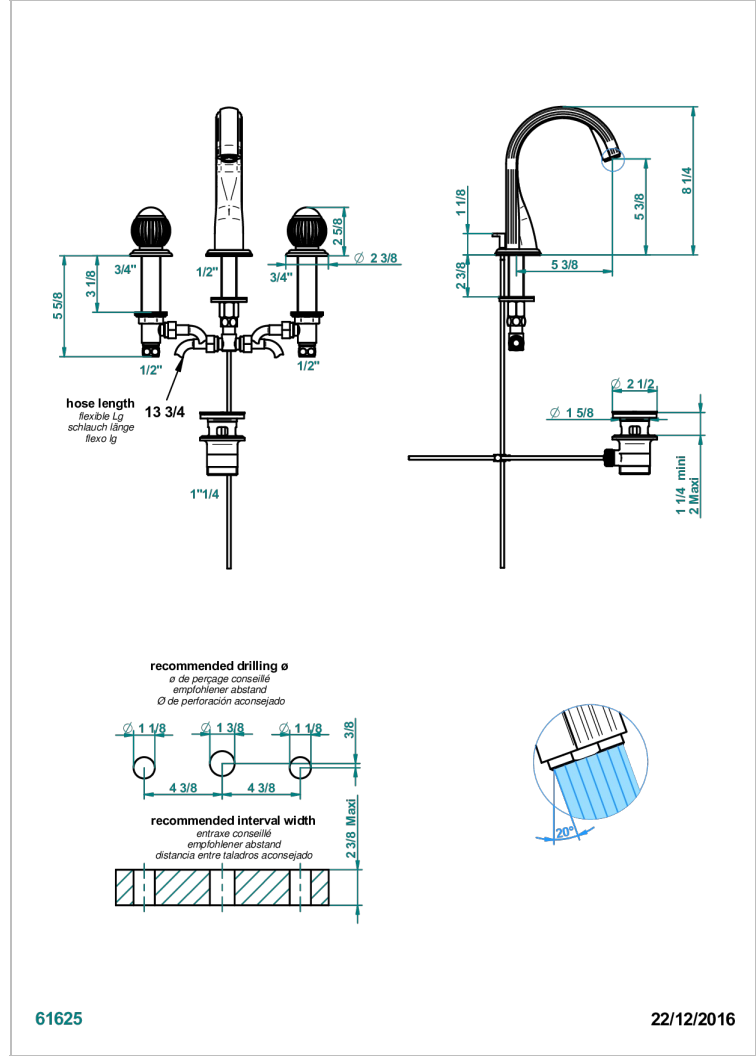

VOGUE MALACHITE

A8M-151M/W

Rim mounted 3-hole basin mixer with waste for marble - WRAS approved

CHARACTERISTIC

- WRAS : 1909342

STANDARDS

AVAILABLE FINITIONS

Antique nickel - H28
Black ceram - D30
Blush PVD - H62
Brass color PVD - H49
Brown bronze color PVD - F33
Gold color PVD - H52

Nickel color PVD - H55
Polished chrome (color finish) - A02
Polished chrome / Polished gold (color finish) - G02
Polished gold (color finish) - F01
Polished nickel - B01
Soft gold - F30

Soft matt gold - F31
Umber PVD - H66
Varnished matt antique red copper (color finish) - H07