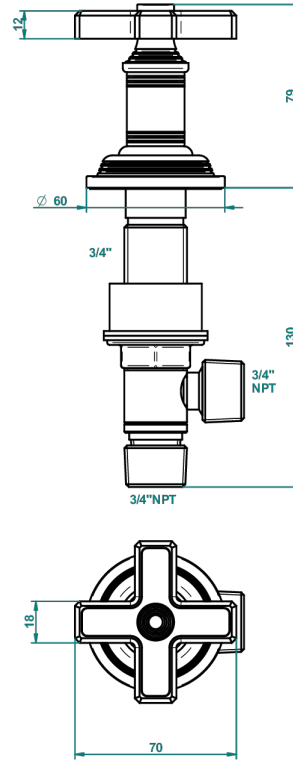

WEST COAST WHITE ONYX

U9G-36

Rim mounted 3/4" valve

61623

22/12/2016

CHARACTERISTIC

- West Coast White Onyx
- Rim mounted 3/4" valve

AVAILABLE FINITIONS

Antique nickel - H28
Black ceram - D30
Blush PVD - H62
Brass color PVD - H49
Brown bronze color PVD - F33
Gold color PVD - H52

Graphite PVD - H64
Lacquered light bronze - D01
Matt Umber PVD - H67
Matt blush PVD - H60
Matt brass color PVD - H50
Matt brown bronze color PVD - F34

Matt chrome - C02
Matt gold - F07
Matt gold color PVD - H53
Matt graphite PVD - H65
Matt nickel (color finish) - C01
Matt nickel color PVD - H56

Natural smoked Brass - A13
Nickel color PVD - H55
Polished chrome (color finish) - A02
Polished gold (color finish) - F01
Polished nickel - B01
Soft gold - F30

Soft matt gold - F31
Umber PVD - H66
Varnished matt antique red copper
(color finish) - H07