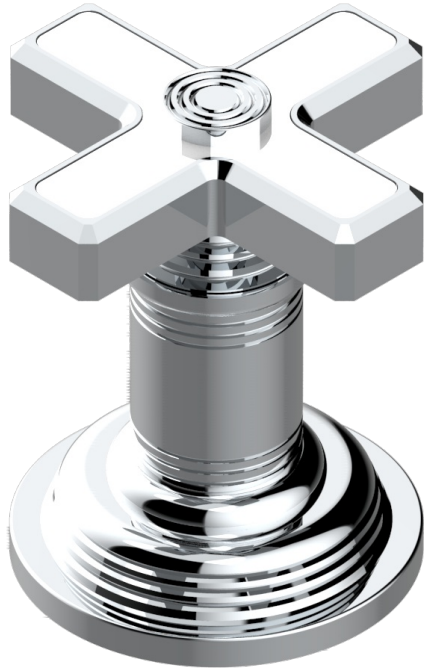

WEST COAST WHITE ONYX

U9G-36

Rim mounted 3/4" valve

61623

22/12/2016

CHARACTERISTIC

- West Coast White Onyx
- Rim mounted 3/4" valve

AVAILABLE FINITIONS

Antique nickel - H28
Black ceram - D30
Blush PVD - H62
Brass color PVD - H49
Brown bronze color PVD - F33
Gold color PVD - H52

Graphite PVD - H64
Lacquered light bronze - D01
Matt Umber PVD - H67
Matt blush PVD - H60
Matt brass color PVD - H50
Matt brown bronze color PVD - F34

Matt chrome - C02
Matt gold - F07
Matt gold color PVD - H53
Matt graphite PVD - H65
Matt nickel (color finish) - C01
Matt nickel color PVD - H56

Natural smoked Brass - A13
Nickel color PVD - H55
Polished chrome (color finish) - A02
Polished gold (color finish) - F01
Polished nickel - B01
Soft gold - F30

Soft matt gold - F31
Umber PVD - H66
Varnished matt antique red copper
(color finish) - H07