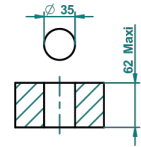

WEST COAST WHITE ONYX

U9G-36

Rim mounted 3/4" valve

61623

22/12/2016

CHARACTERISTIC

- West Coast White Onyx
- Rim mounted 3/4" valve

AVAILABLE FINITIONS

Antique nickel - H28
Black ceram - D30
Blush PVD - H62
Brass color PVD - H49
Brown bronze color PVD - F33
Gold color PVD - H52

Graphite PVD - H64
Lacquered light bronze - D01
Matt Umber PVD - H67
Matt blush PVD - H60
Matt brass color PVD - H50
Matt brown bronze color PVD - F34

Matt chrome - C02
Matt gold - F07
Matt gold color PVD - H53
Matt graphite PVD - H65
Matt nickel (color finish) - C01
Matt nickel color PVD - H56

Natural smoked Brass - A13
Nickel color PVD - H55
Polished chrome (color finish) - A02
Polished gold (color finish) - F01
Polished nickel - B01
Soft gold - F30

Soft matt gold - F31
Umber PVD - H66
Varnished matt antique red copper
(color finish) - H07