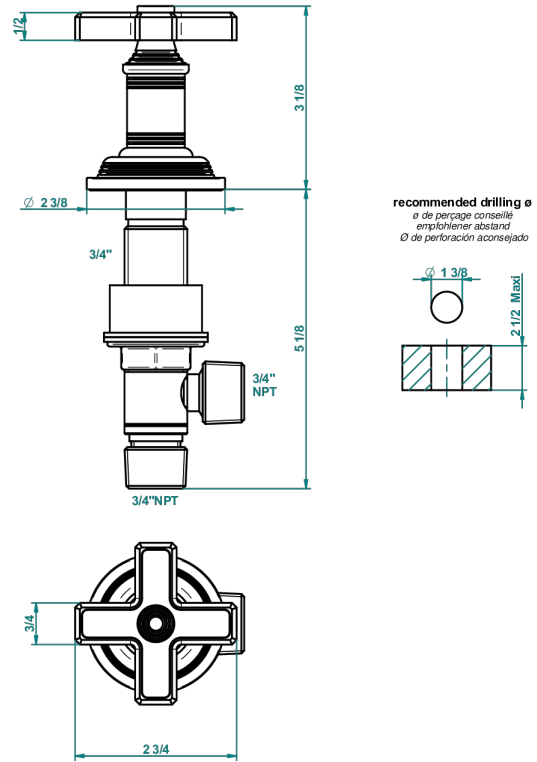

WEST COAST WHITE ONYX

U9G-36

Rim mounted 3/4" valve

61623

22/12/2016

CHARACTERISTIC

- West Coast White Onyx
- Rim mounted 3/4" valve

AVAILABLE FINITIONS