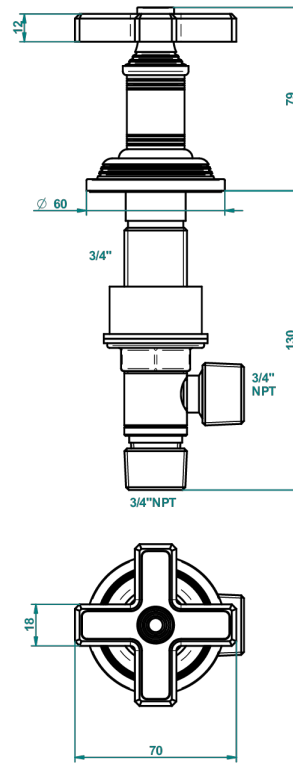

WEST COAST WHITE ONYX

U9G-36

Rim mounted 3/4" valve

61623

22/12/2016

CHARACTERISTIC

- West Coast White Onyx
- Rim mounted 3/4" valve

AVAILABLE FINITIONS

Antique nickel - H28
Black ceram - D30
Blush PVD - H62
Brass color PVD - H49
Brown bronze color PVD - F33
Gold color PVD - H52

Graphite PVD - H64
Lacquered light bronze - D01
Matt Umber PVD - H67
Matt blush PVD - H60
Matt brass color PVD - H50
Matt brown bronze color PVD - F34

Matt chrome - C02
Matt gold - F07
Matt gold color PVD - H53
Matt graphite PVD - H65
Matt nickel (color finish) - C01
Matt nickel color PVD - H56

Natural smoked Brass - A13
Nickel color PVD - H55
Polished chrome (color finish) - A02
Polished gold (color finish) - F01
Polished nickel - B01
Soft gold - F30

Soft matt gold - F31
Umber PVD - H66
Varnished matt antique red copper
(color finish) - H07