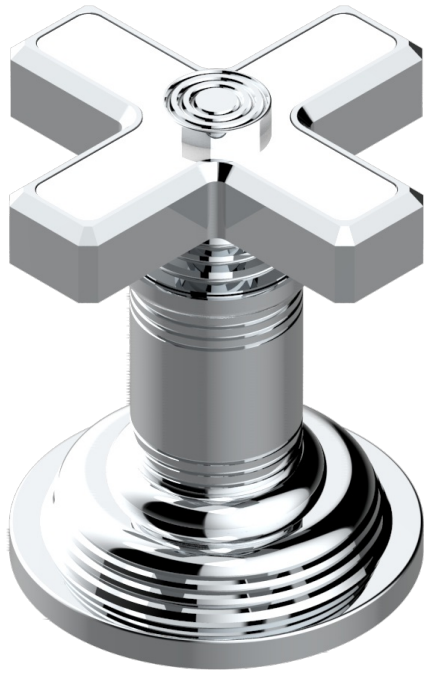

WEST COAST WHITE ONYX

U9G-36

Rim mounted 3/4" valve

61623

22/12/2016

CHARACTERISTIC

- West Coast White Onyx
- Rim mounted 3/4" valve

AVAILABLE FINITIONS

Antique nickel - H28
Black ceram - D30
Blush PVD - H62
Brass color PVD - H49
Brown bronze color PVD - F33
Gold color PVD - H52

Graphite PVD - H64
Lacquered light bronze - D01
Matt Umber PVD - H67
Matt blush PVD - H60
Matt brass color PVD - H50
Matt brown bronze color PVD - F34

Matt chrome - C02
Matt gold - F07
Matt gold color PVD - H53
Matt graphite PVD - H65
Matt nickel (color finish) - C01
Matt nickel color PVD - H56

Natural smoked Brass - A13
Nickel color PVD - H55
Polished chrome (color finish) - A02
Polished gold (color finish) - F01
Polished nickel - B01
Soft gold - F30