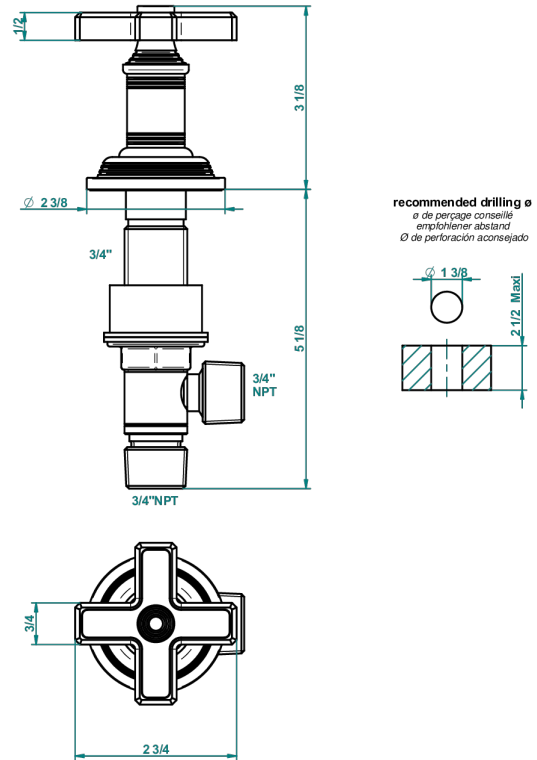

WEST COAST WHITE ONYX

U9G-36

Rim mounted 3/4" valve

61623

22/12/2016

CHARACTERISTIC

- West Coast White Onyx
- Rim mounted 3/4" valve

AVAILABLE FINITIONS