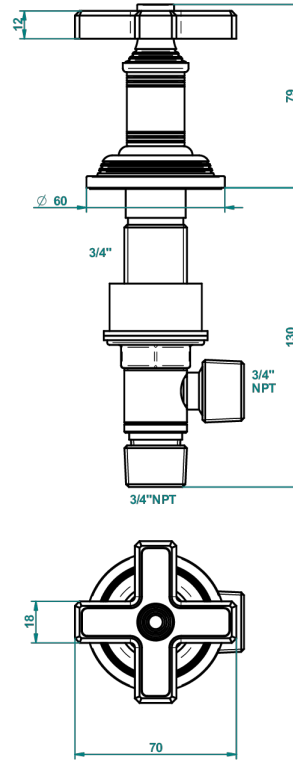

WEST COAST BLACK ONYX

U9E-36

Rim mounted 3/4" valve

THG®
PARIS

61620

22/12/2016

CHARACTERISTIC

- West Coast Black Onyx
- Rim mounted 3/4" valve

AVAILABLE FINITIONS

Antique nickel - H28
Black ceram - D30
Blush PVD - H62
Brass color PVD - H49
Brown bronze color PVD - F33
Gold color PVD - H52

Graphite PVD - H64
Lacquered light bronze - D01
Matt Umber PVD - H67
Matt blush PVD - H60
Matt brass color PVD - H50
Matt brown bronze color PVD - F34

Matt chrome - C02
Matt gold - F07
Matt gold color PVD - H53
Matt graphite PVD - H65
Matt nickel (color finish) - C01
Matt nickel color PVD - H56

Natural smoked Brass - A13
Nickel color PVD - H55
Polished chrome (color finish) - A02
Polished gold (color finish) - F01
Polished nickel - B01
Soft gold - F30

Soft matt gold - F31
Umber PVD - H66
Varnished matt antique red copper
(color finish) - H07