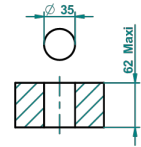

WEST COAST BLACK ONYX

U9E-36

Rim mounted 3/4" valve

THG®
PARIS

61620

22/12/2016

CHARACTERISTIC

- West Coast Black Onyx
- Rim mounted 3/4" valve

AVAILABLE FINITIONS

Antique nickel - H28
Black ceram - D30
Blush PVD - H62
Brass color PVD - H49
Brown bronze color PVD - F33
Gold color PVD - H52

Graphite PVD - H64
Lacquered light bronze - D01
Matt Umber PVD - H67
Matt blush PVD - H60
Matt brass color PVD - H50
Matt brown bronze color PVD - F34

Matt chrome - C02
Matt gold - F07
Matt gold color PVD - H53
Matt graphite PVD - H65
Matt nickel (color finish) - C01
Matt nickel color PVD - H56

Natural smoked Brass - A13
Nickel color PVD - H55
Polished chrome (color finish) - A02
Polished gold (color finish) - F01
Polished nickel - B01
Soft gold - F30

Soft matt gold - F31
Umber PVD - H66
Varnished matt antique red copper
(color finish) - H07