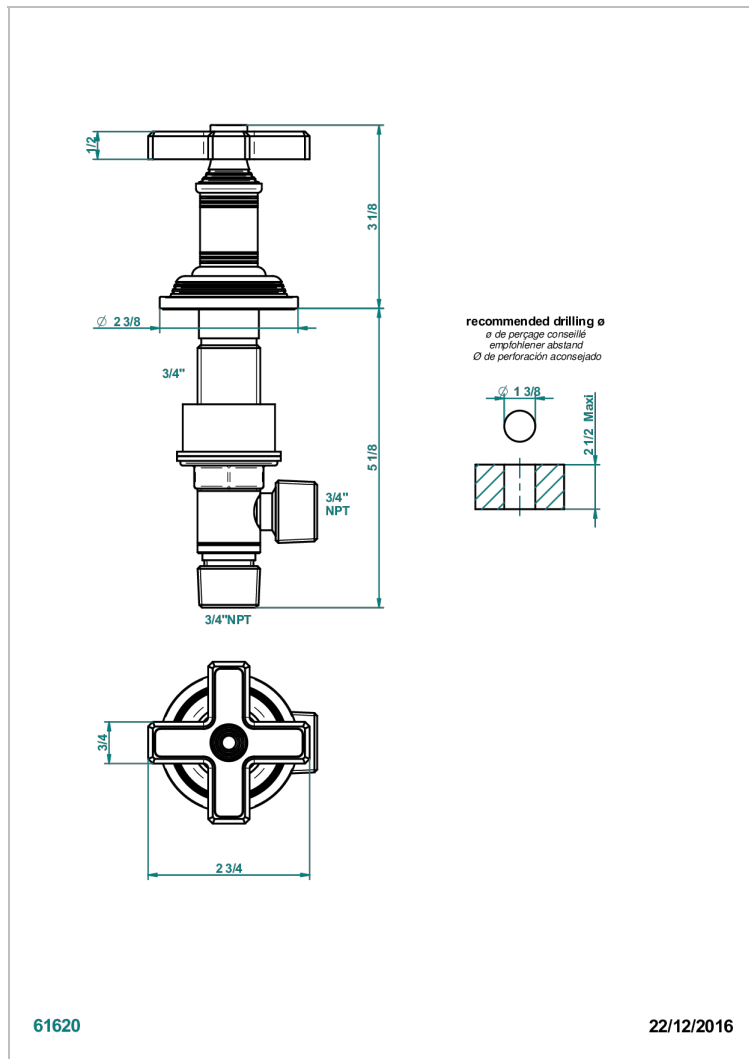

# WEST COAST BLACK ONYX

U9E-36

Rim mounted 3/4" valve

## CHARACTERISTIC

- West Coast Black Onyx
- Rim mounted 3/4" valve