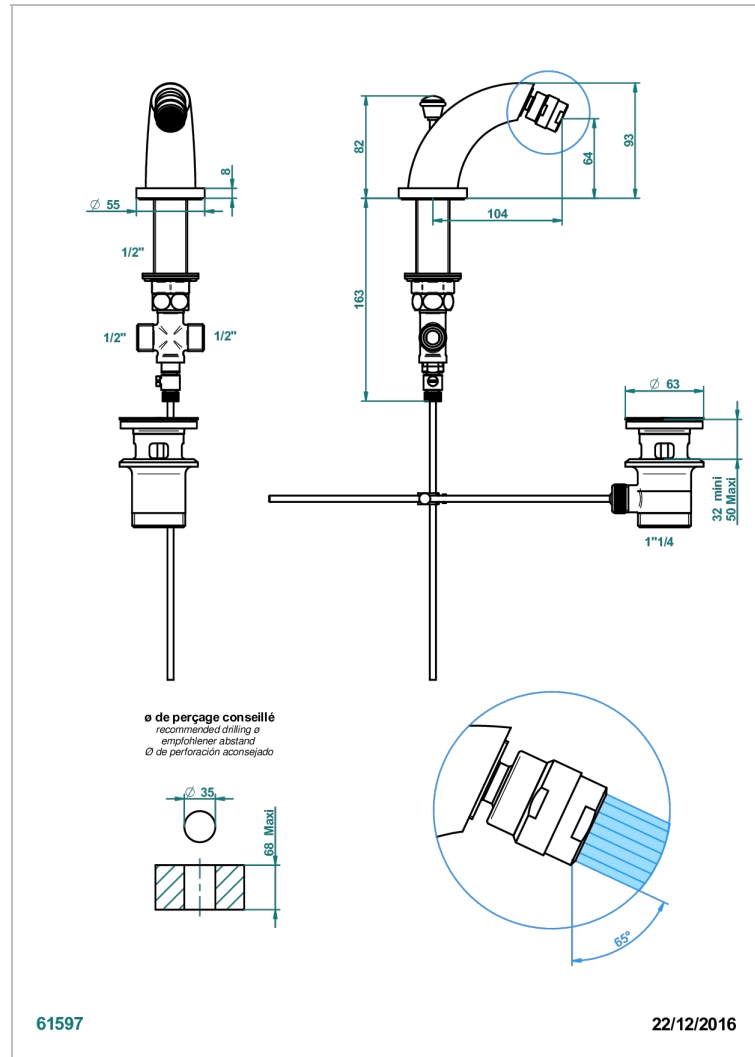

# DUOMO CRYSTAL

U4F-2170/202

Bidet spout with swivel jet with waste

THG<sup>®</sup>  
PARIS

## CARACTERÍSTICAS

- Duomo Crystal
- Bidet spout with swivel jet with waste