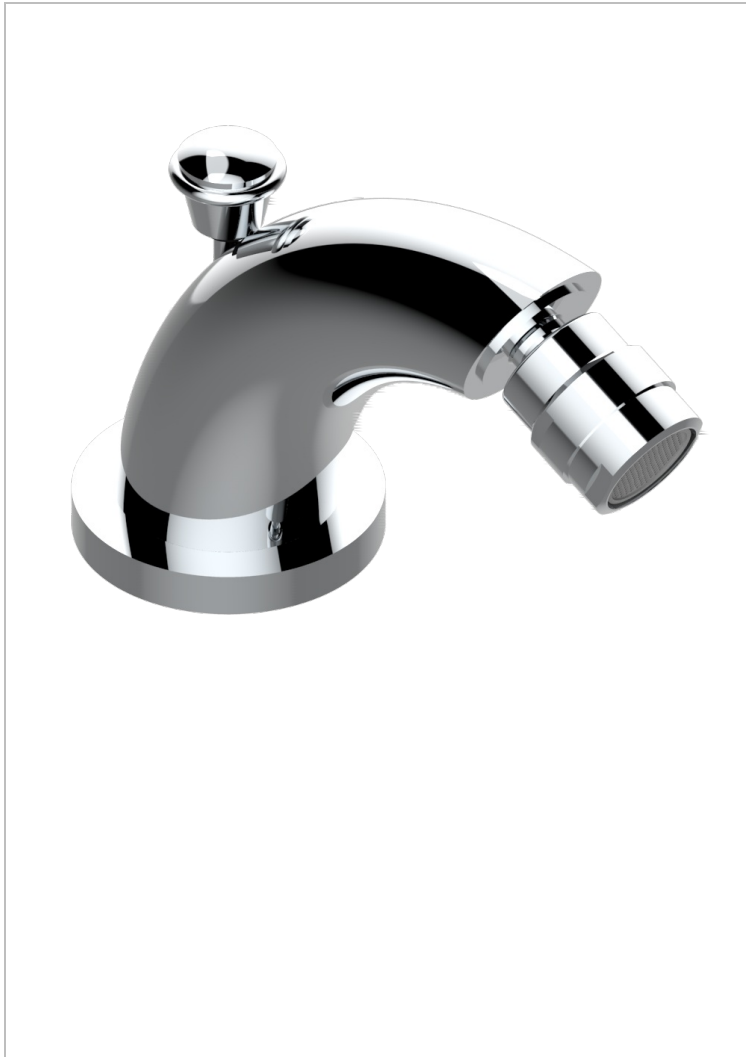

DUOMO CRYSTAL

U4F-2170/202

Bidet spout with ball joint spray and drain

CHARACTERISTIC

- Duomo Crystal
- Bidet spout with ball joint spray and drain

AVAILABLE FINITIONS

Black ceram - D30
 Blush PVD - H62
 Brass color PVD - H49
 Brown bronze color PVD - F33
 Chrome polished - A02
 Chrome polished / gold polished - G02

Copper antique matt, coated - H07
 Gold color PVD - H52
 Gold mat - F07
 Gold polished - F01
 Graphite PVD - H64
 Light coated bronze - D01

Matt Umber PVD - H67
 Matt blush PVD - H60
 Matt brass color PVD - H50
 Matt brown bronze color PVD - F34
 Matt chrome (American satin) - C02
 Matt gold color PVD - H53

Matt graphite PVD - H65
 Matt nickel (American satin) - C01
 Matt nickel color PVD - H56
 Nickel antique / Sovereign - H28
 Nickel color PVD - H55
 Nickel polished - B01

Soft gold - F30
 Soft matt gold - F31
 Umber PVD - H66