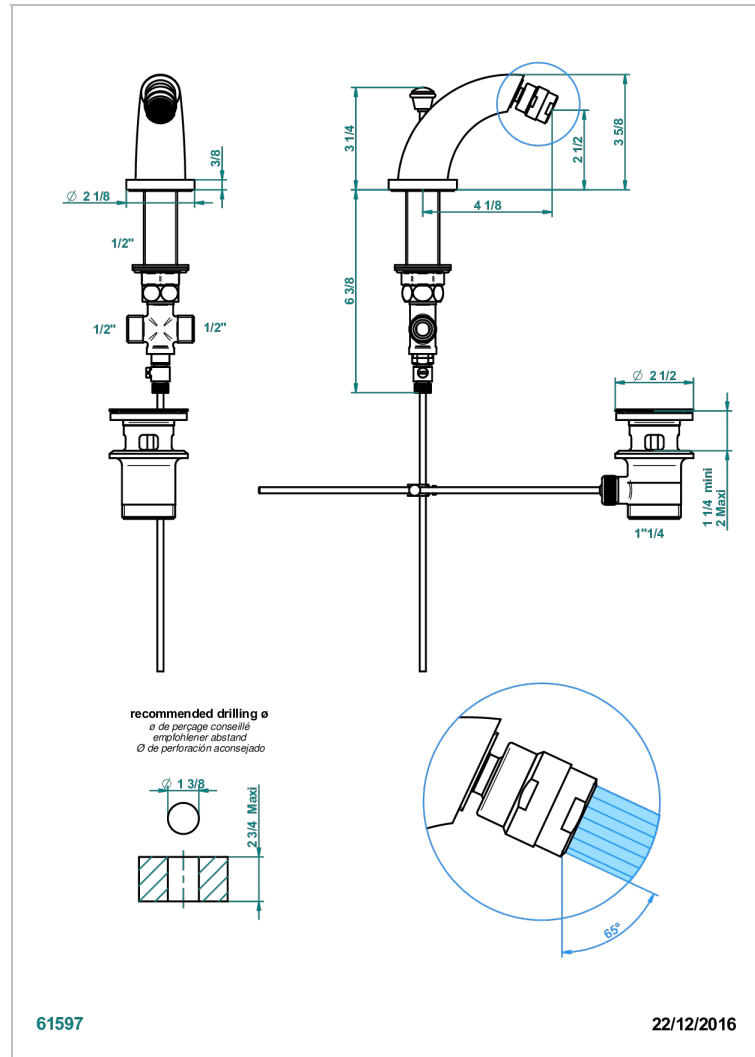

DUOMO CRYSTAL

U4F-2170/202

Bidet spout with ball joint spray and drain

CHARACTERISTIC

- Duomo Crystal
- Bidet spout with ball joint spray and drain

AVAILABLE FINITIONS

Black ceram - D30
 Blush PVD - H62
 Brass color PVD - H49
 Brown bronze color PVD - F33
 Chrome polished - A02
 Chrome polished / gold polished - G02