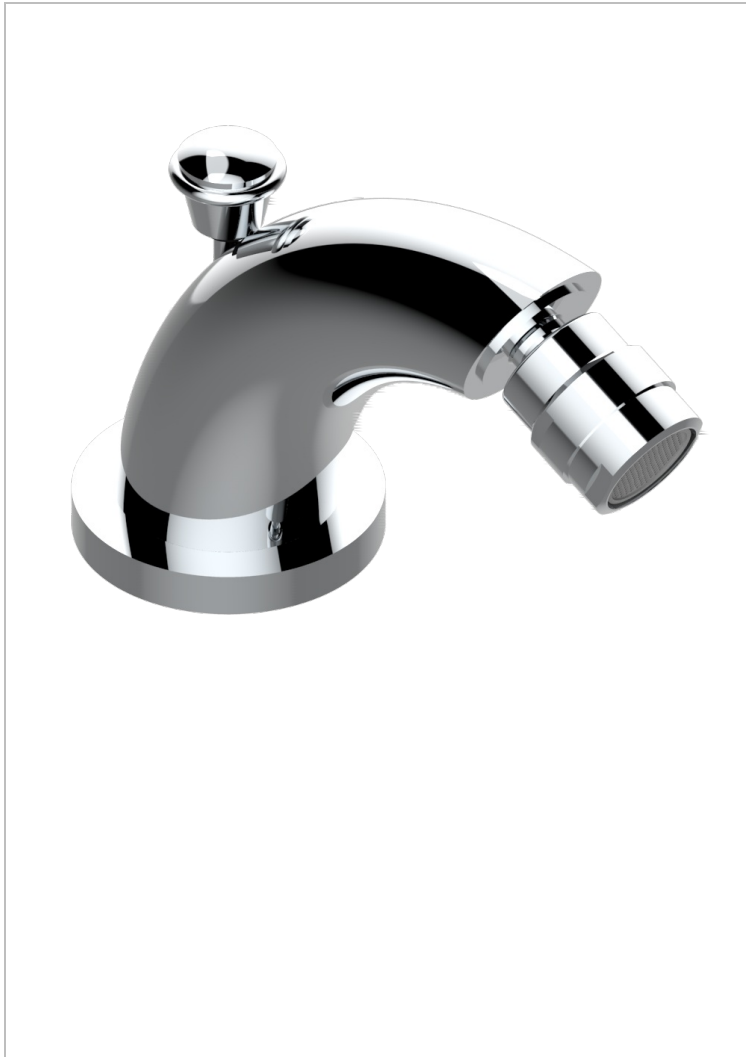

DUOMO CRYSTAL

U4F-2170/202

Bidet spout with swivel jet with waste

CHARACTERISTIC

- Duomo Crystal
- Bidet spout with swivel jet with waste

AVAILABLE FINITIONS

Antique nickel - H28
Black ceram - D30
Blush PVD - H62
Brass color PVD - H49
Brown bronze color PVD - F33
Gold color PVD - H52

Graphite PVD - H64
Lacquered light bronze - D01
Matt Umber PVD - H67
Matt blush PVD - H60
Matt brass color PVD - H50
Matt brown bronze color PVD - F34

Matt chrome - C02
Matt gold - F07
Matt gold color PVD - H53
Matt graphite PVD - H65
Matt nickel (color finish) - C01
Matt nickel color PVD - H56

Nickel color PVD - H55
Polished chrome (color finish) - A02
Polished chrome / Polished gold (color finish) - G02
Polished gold (color finish) - F01
Polished nickel - B01
Soft gold - F30

Soft matt gold - F31
Umber PVD - H66
Varnished matt antique red copper (color finish) - H07