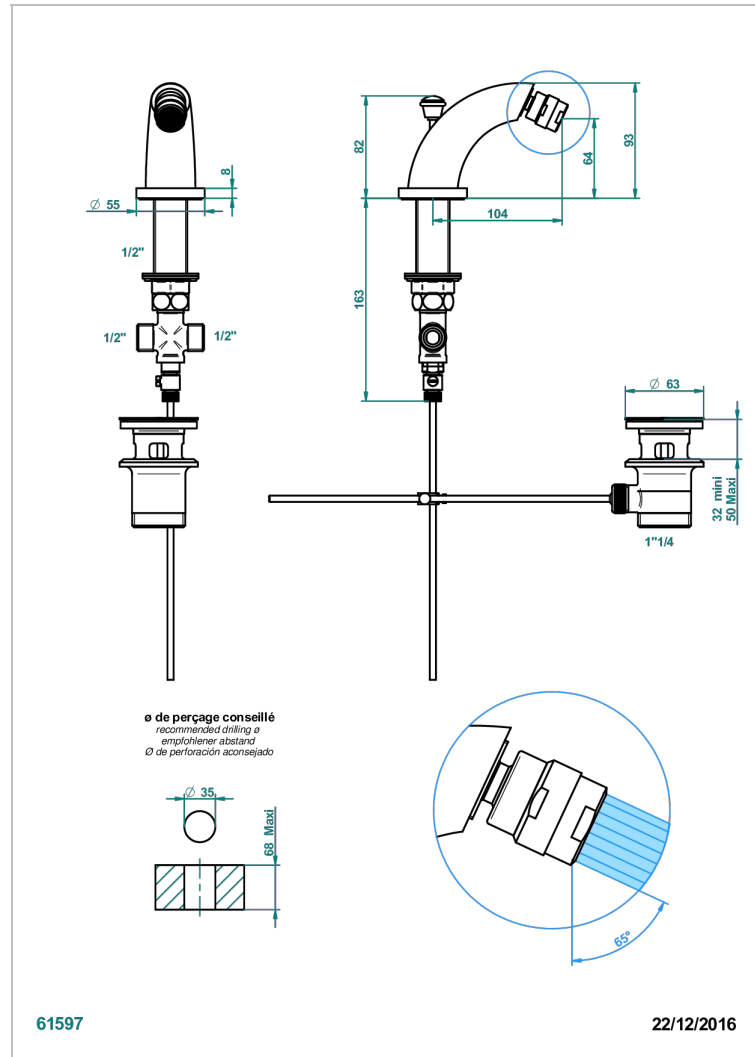

DUOMO CRYSTAL

U4F-2170/202

Bidet spout with swivel jet with waste

CHARACTERISTIC

- Duomo Crystal
- Bidet spout with swivel jet with waste

AVAILABLE FINITIONS

Antique nickel - H28
Black ceram - D30
Blush PVD - H62
Brass color PVD - H49
Brown bronze color PVD - F33
Gold color PVD - H52

Nickel color PVD - H55
Polished chrome (color finish) - A02
Polished chrome / Polished gold (color finish) - G02
Polished gold (color finish) - F01
Polished nickel - B01
Soft gold - F30

Soft matt gold - F31
Umber PVD - H66
Varnished matt antique red copper (color finish) - H07