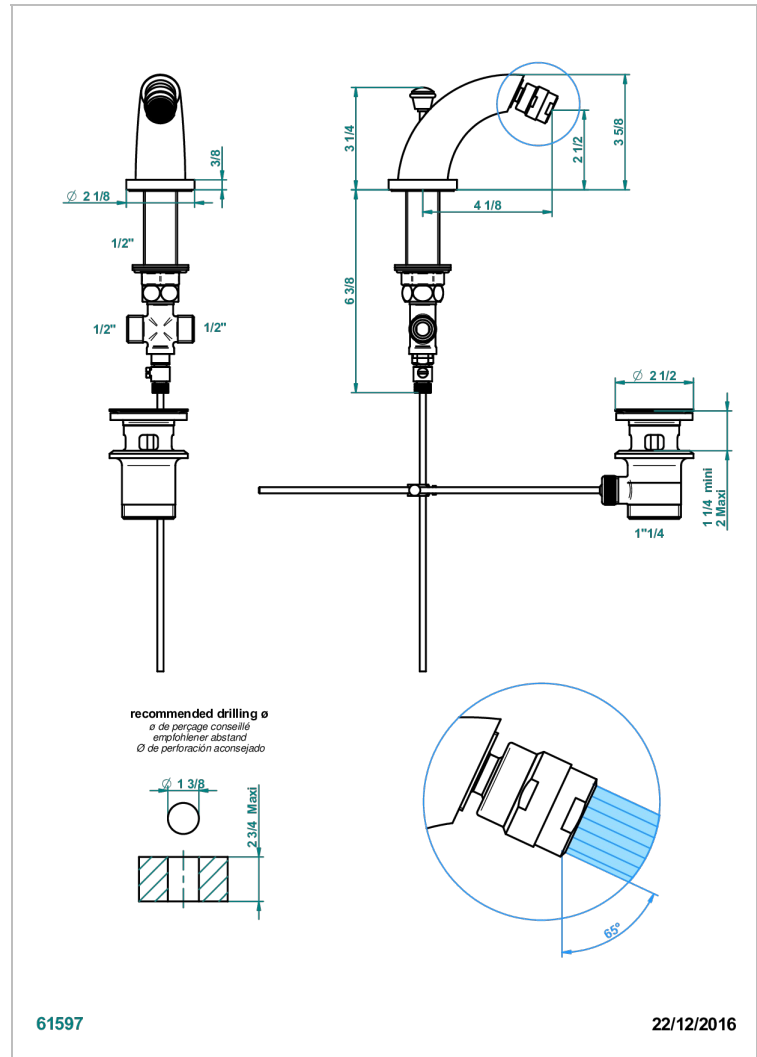

DUOMO CRYSTAL

U4F-2170/202

Bidet spout with swivel jet with waste

THG[®]
PARIS

61597

22/12/2016

CHARACTERISTIC

- Duomo Crystal
- Bidet spout with swivel jet with waste