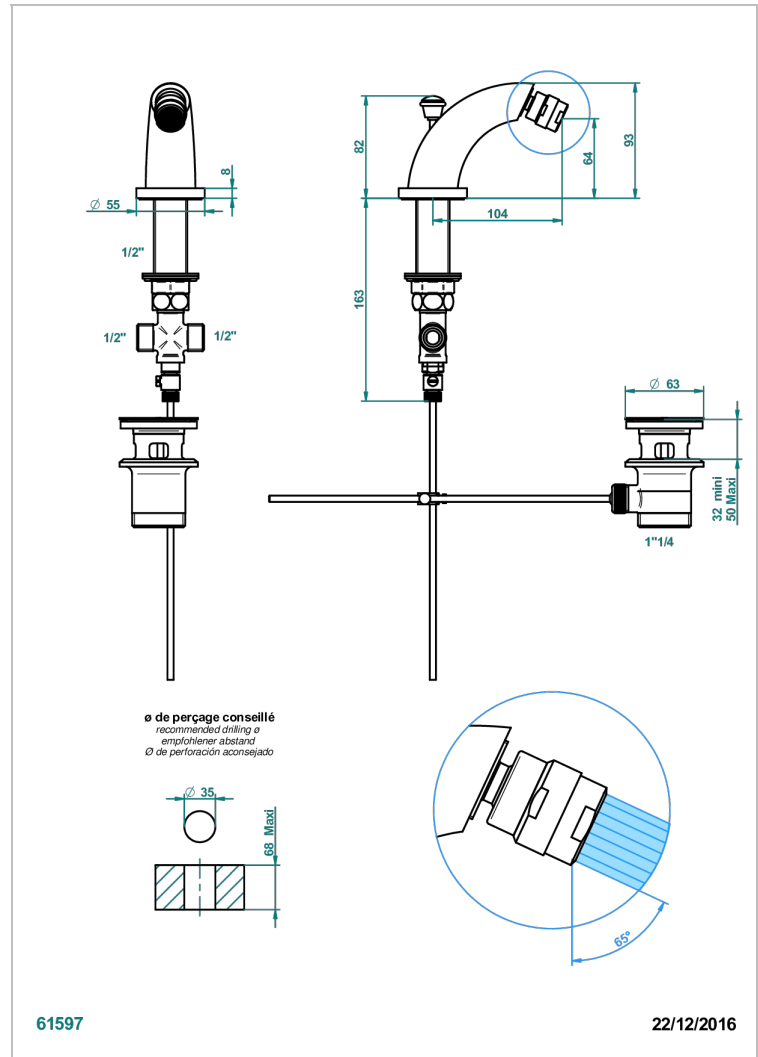

DUOMO CRYSTAL

U4F-2170/202

Bidet spout with swivel jet with waste

THG[®]
PARIS

61597

22/12/2016

CARACTERÍSTICAS

- Duomo Crystal
- Bidet spout with swivel jet with waste