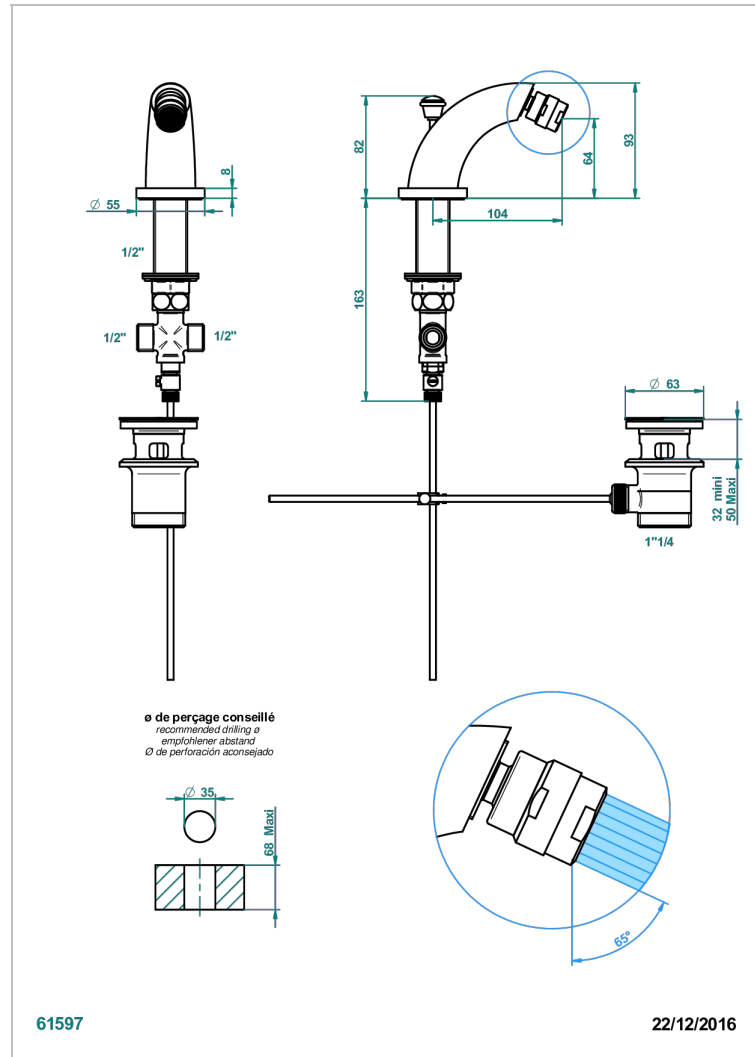

# DUOMO CRYSTAL

U4F-2170/202

Bidet spout with swivel jet with waste

## CHARACTERISTIC

- Duomo Crystal
- Bidet spout with swivel jet with waste