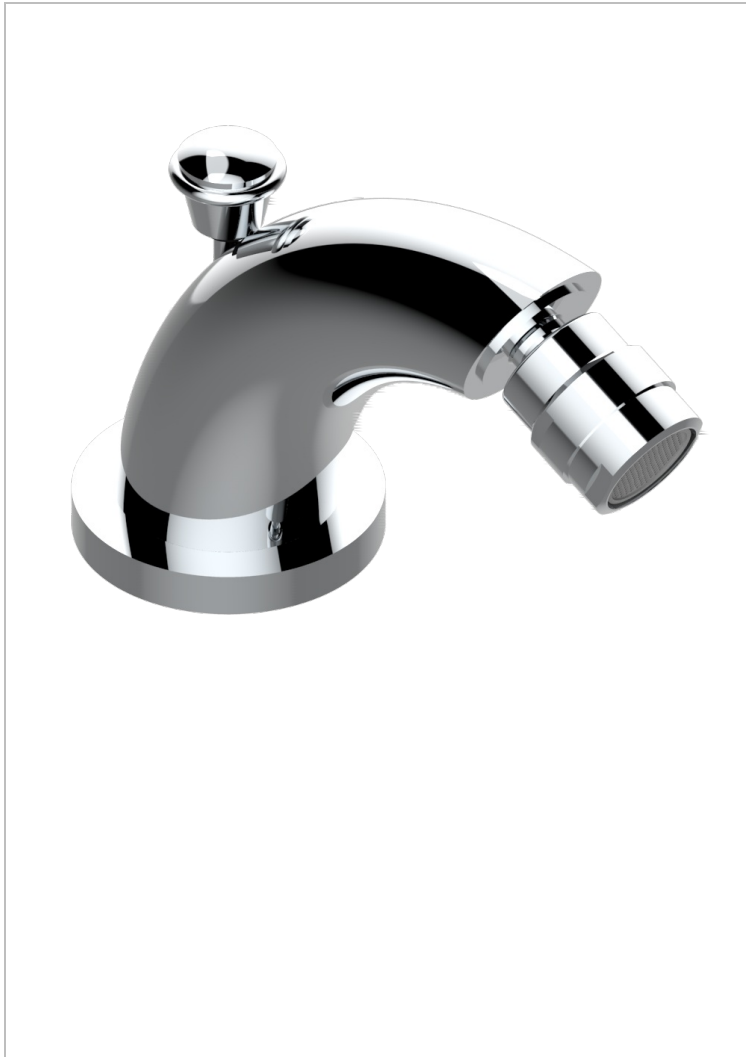

# DUOMO CRYSTAL

U4F-2170/202

Bidet spout with swivel jet with waste

## CHARACTERISTIC

- Duomo Crystal
- Bidet spout with swivel jet with waste

## AVAILABLE FINITIONS

Antique nickel - H28  
 Black ceram - D30  
 Blush PVD - H62  
 Brass color PVD - H49  
 Brown bronze color PVD - F33  
 Gold color PVD - H52

Graphite PVD - H64  
 Lacquered light bronze - D01  
 Matt Umber PVD - H67  
 Matt blush PVD - H60  
 Matt brass color PVD - H50  
 Matt brown bronze color PVD - F34