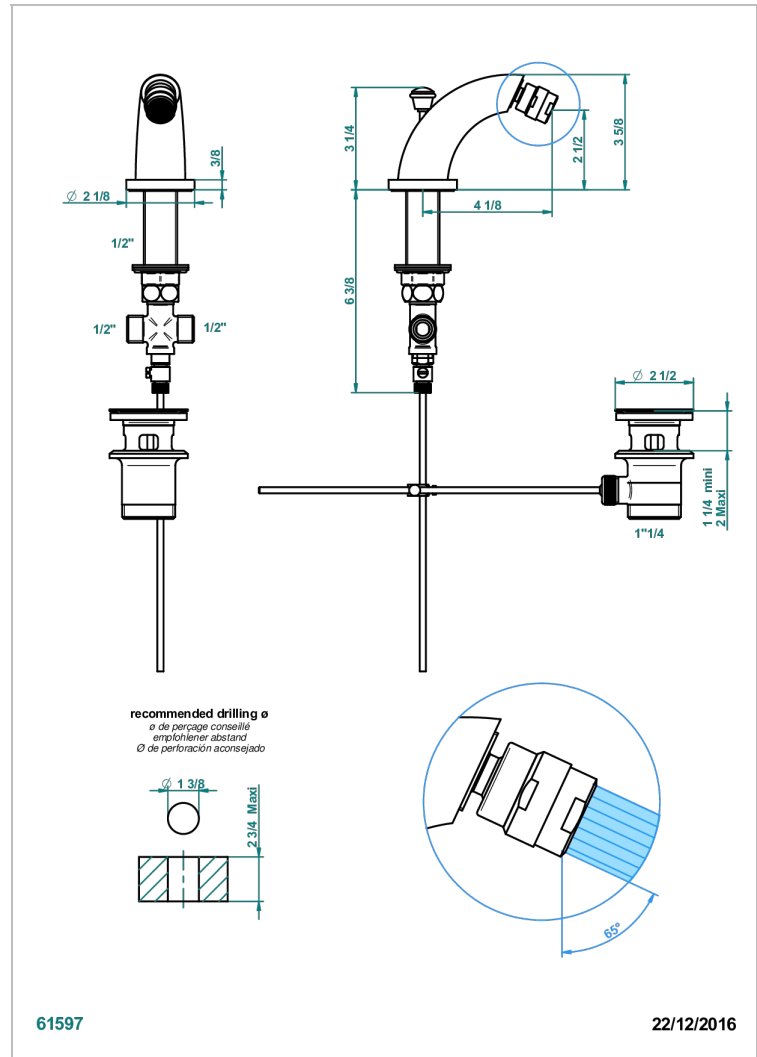

# DUOMO CRYSTAL

U4F-2170/202

Bidet spout with swivel jet with waste

## CHARACTERISTIC

- Duomo Crystal
- Bidet spout with swivel jet with waste