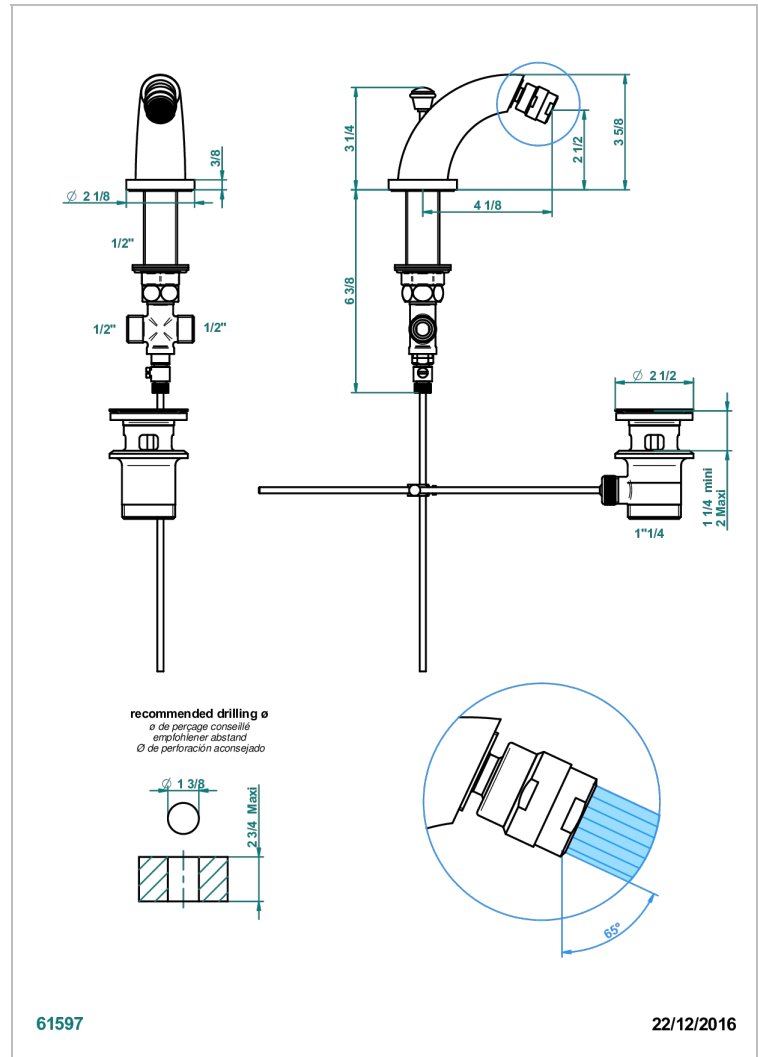

# DUOMO CRYSTAL

U4F-2170/202

Bidet spout with swivel jet with waste

THG<sup>®</sup>  
PARIS

## CARACTERÍSTICAS

- Duomo Crystal
- Bidet spout with swivel jet with waste