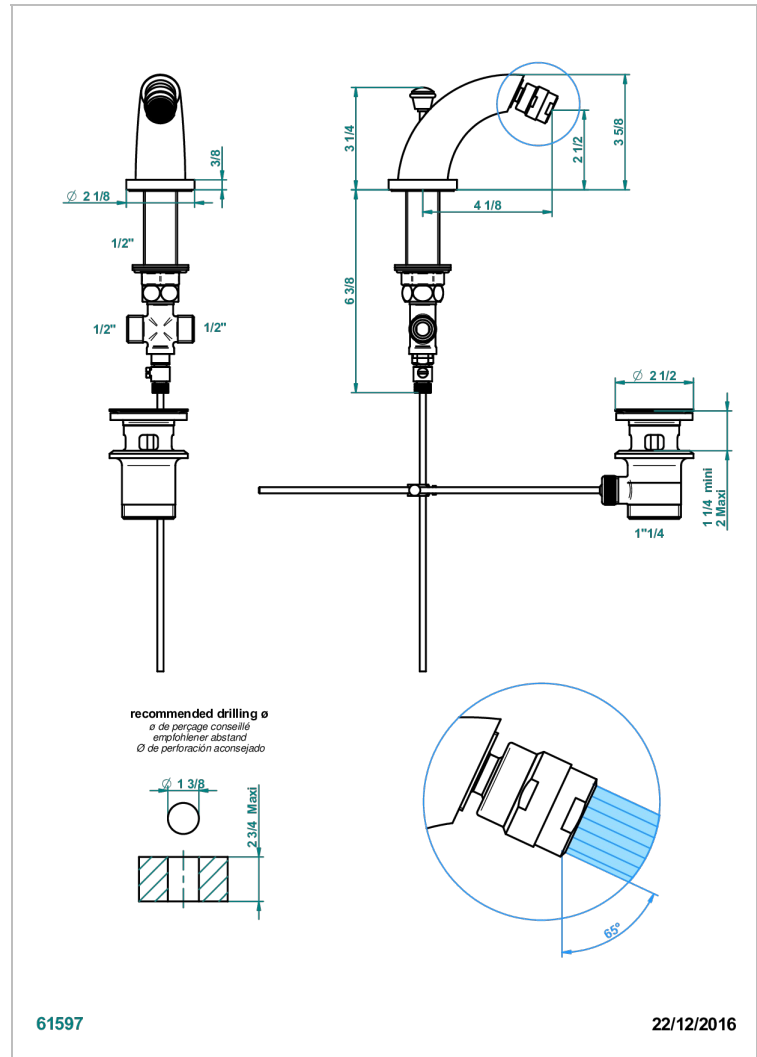

# DUOMO CRYSTAL

U4F-2170/202

Bidet spout with swivel jet with waste

THG<sup>®</sup>  
PARIS

61597

22/12/2016

## CHARACTERISTIC

- Duomo Crystal
- Bidet spout with swivel jet with waste