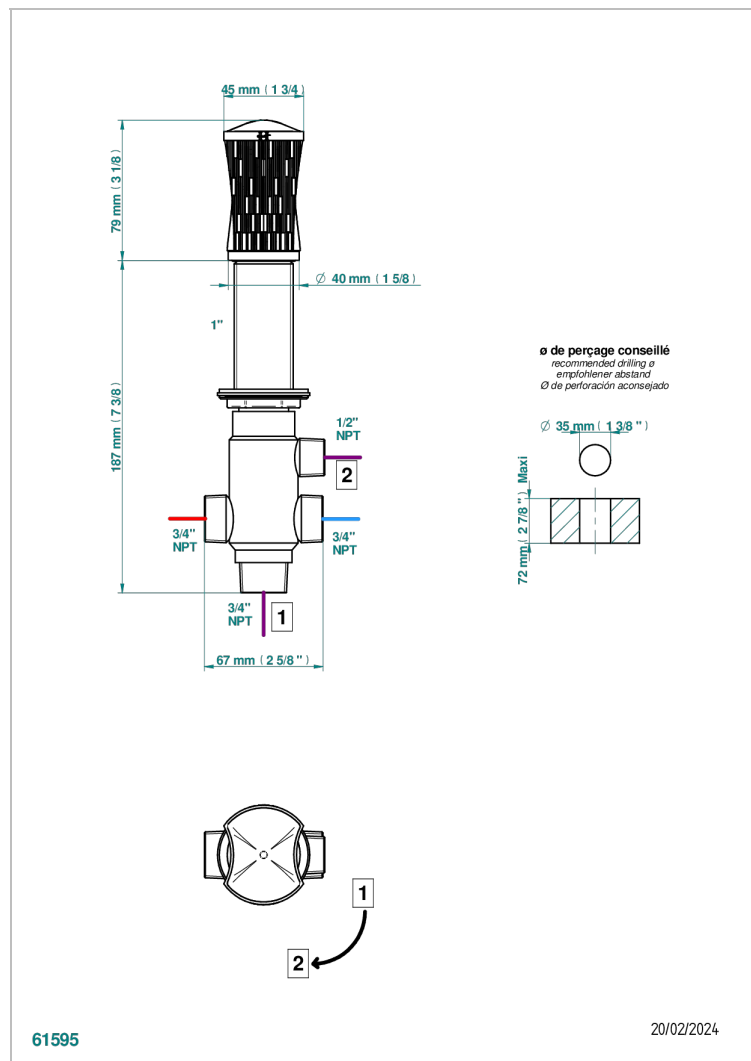

INFINI WHITE PORCELAIN WITH GOLD DECOR

U2F-50/4/VG

Rim mounted 4 way diverter : 2 inlets and 2 outlets

CHARACTERISTIC

- Infini White Porcelain with Gold decor
- Rim mounted 4 way diverter : 2 inlets and 2 outlets