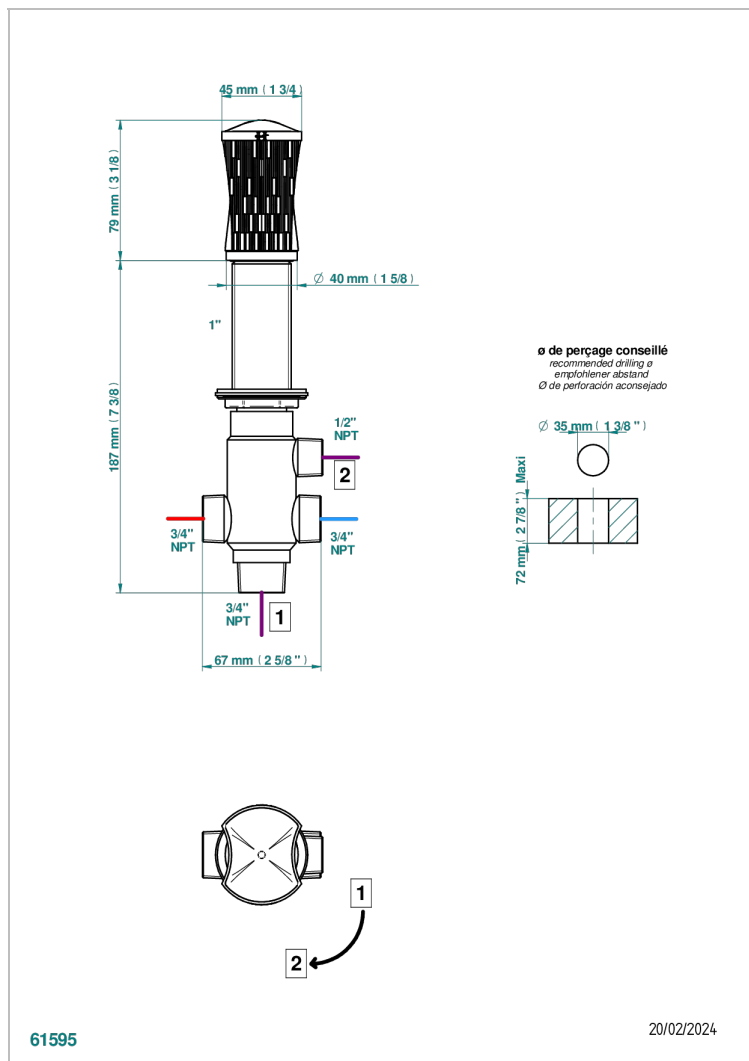

INFINI WHITE PORCELAIN WITH GOLD DECOR

U2F-50/4/VG

Rim mounted 4 way diverter : 2 inlets and 2 outlets

CHARACTERISTIC

- Infini White Porcelain with Gold decor
- Rim mounted 4 way diverter : 2 inlets and 2 outlets