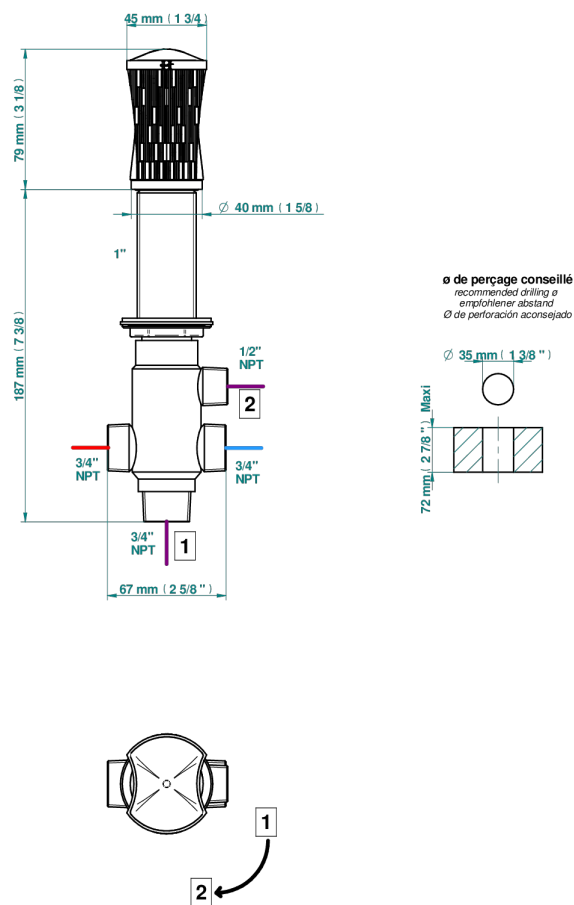

# INFINI WHITE PORCELAIN WITH GOLD DECOR

U2F-504VGUS

4 WAYS DECK DIVERTER WITH TRIM

THG<sup>®</sup>  
PARIS

61595

20/02/2024

## CARACTERÍSTICAS

- Infini White Porcelain with Gold decor
- 4 WAYS DECK DIVERTER WITH TRIM