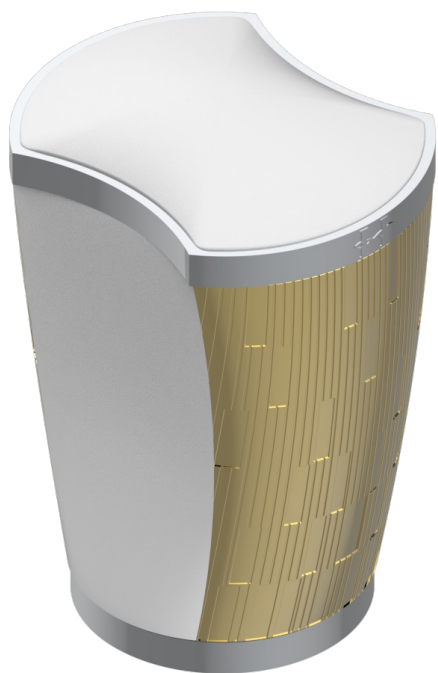

INFINI WHITE PORCELAIN WITH GOLD DECOR

U2F-504VGUS

2-function deck diverter with trim

61595

20/02/2024

CHARACTERISTIC

- Infini White Porcelain with Gold decor
- 2-function deck diverter with trim

AVAILABLE FINITIONS

Black ceram - D30
 Blush PVD - H62
 Brass color PVD - H49
 Brown bronze color PVD - F33
 Chrome polished - A02
 Copper antique matt, coated - H07

Gold color PVD - H52
 Gold mat - F07
 Gold polished - F01
 Graphite PVD - H64
 Light coated bronze - D01
 Matt Umber PVD - H67

Matt blush PVD - H60
 Matt brass color PVD - H50
 Matt brown bronze color PVD - F34
 Matt chrome (American satin) - C02
 Matt gold color PVD - H53
 Matt graphite PVD - H65

Matt nickel (American satin) - C01
 Matt nickel color PVD - H56
 Nickel antique / Sovereign - H28
 Nickel color PVD - H55
 Nickel polished - B01
 Soft gold - F30

Soft matt gold - F31
 Umber PVD - H66