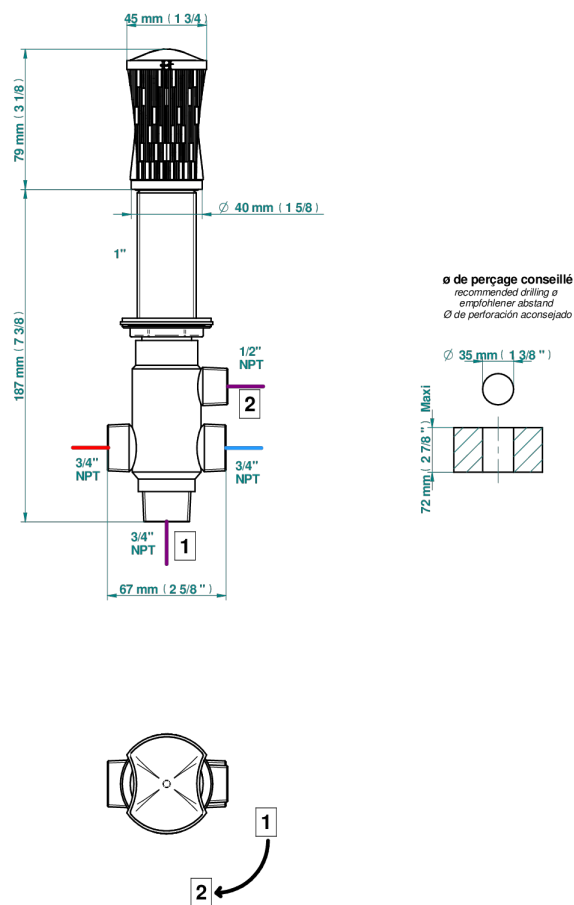

INFINI WHITE PORCELAIN WITH GOLD DECOR

U2F-504VGUS

2-function deck diverter with trim

61595

20/02/2024

CHARACTERISTIC

- Infini White Porcelain with Gold decor
- 2-function deck diverter with trim

AVAILABLE FINITIONS