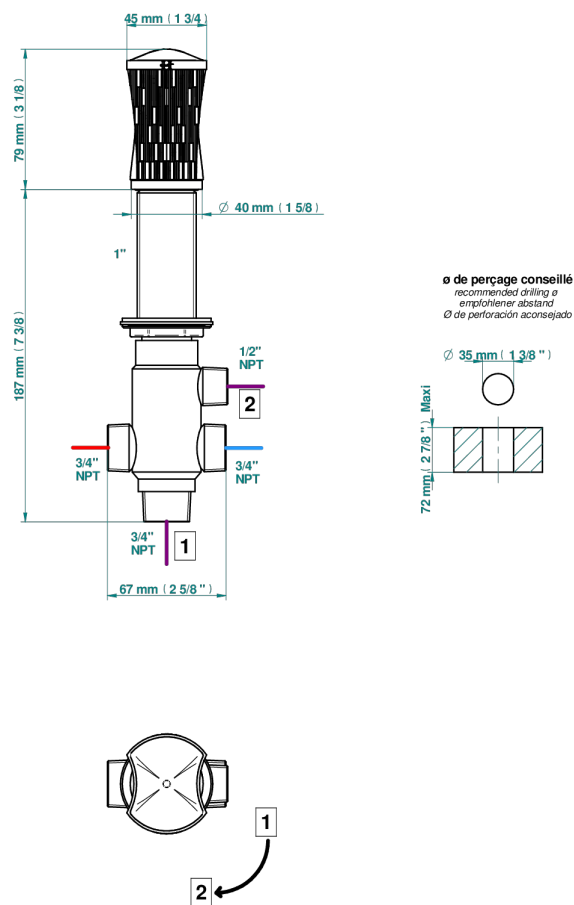

INFINI WHITE PORCELAIN WITH PLATINUM DECOR

U2E-50/4/VG

Rim mounted 4 way diverter : 2 inlets and 2 outlets

61593

20/02/2024

CHARACTERISTIC

- Infini White Porcelain with Platinum decor
- Rim mounted 4 way diverter : 2 inlets and 2 outlets