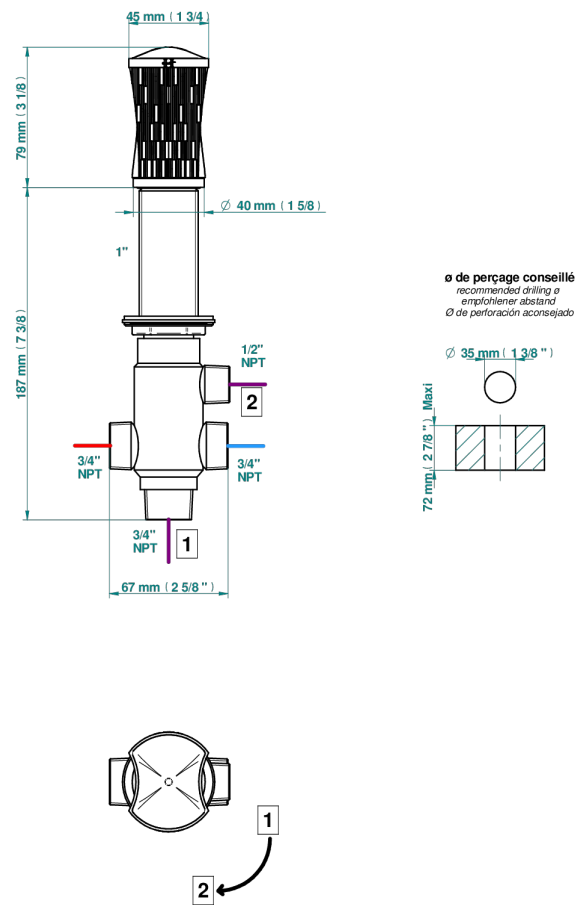

INFINI WHITE PORCELAIN WITH PLATINUM DECOR

U2E-504VGUS

2-function deck diverter with trim

61593

20/02/2024

CHARACTERISTIC

- Infini White Porcelain with Platinum decor
- 2-function deck diverter with trim

AVAILABLE FINITIONS