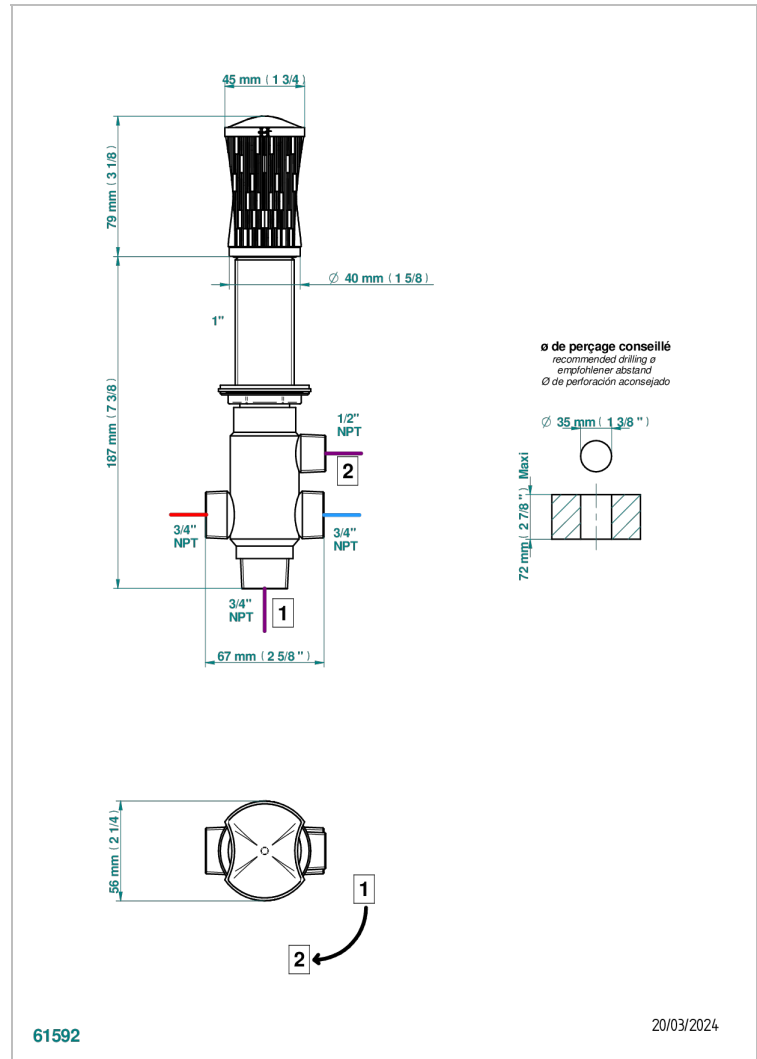

# INFINI WHITE PORCELAIN

U2D-50/4/VG

Rim mounted 4 way diverter : 2 inlets and 2 outlets

## CHARACTERISTIC

- Infini White Porcelain
- Rim mounted 4 way diverter : 2 inlets and 2 outlets