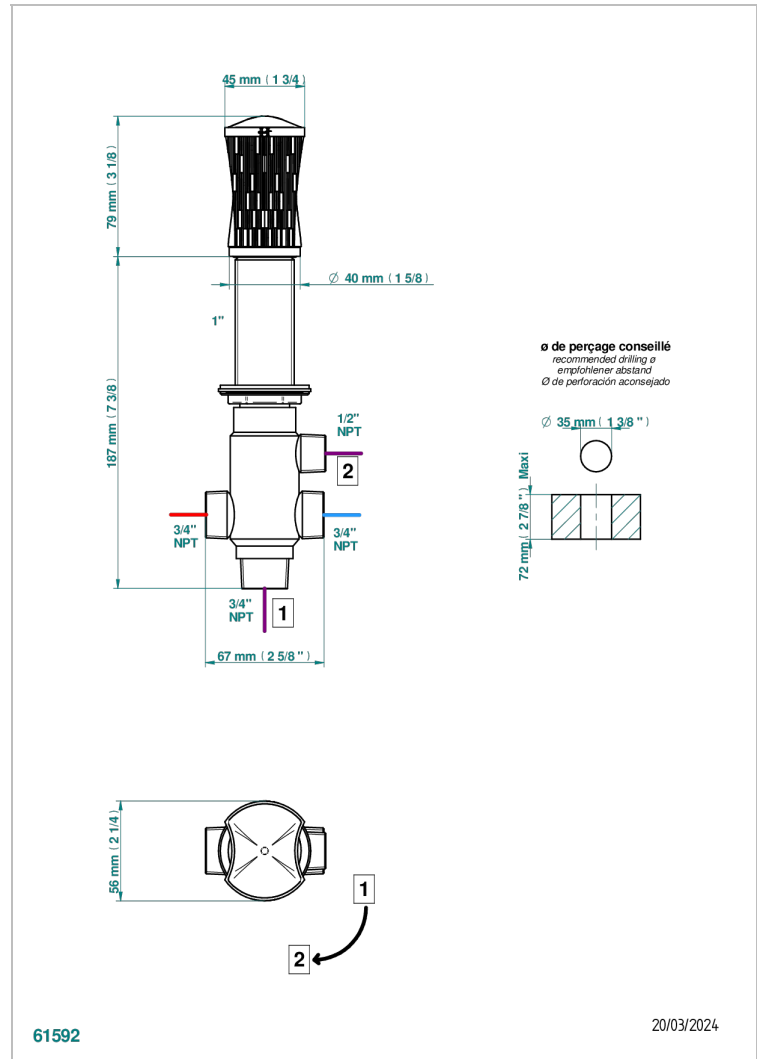

INFINI WHITE PORCELAIN

U2D-504VGUS

2-function deck diverter with trim

CHARACTERISTIC

- Infini White Porcelain
- 2-function deck diverter with trim

AVAILABLE FINITIONS

Black ceram - D30
Blush PVD - H62
Brass color PVD - H49
Brown bronze color PVD - F33
Chrome polished - A02
Copper antique matt, coated - H07