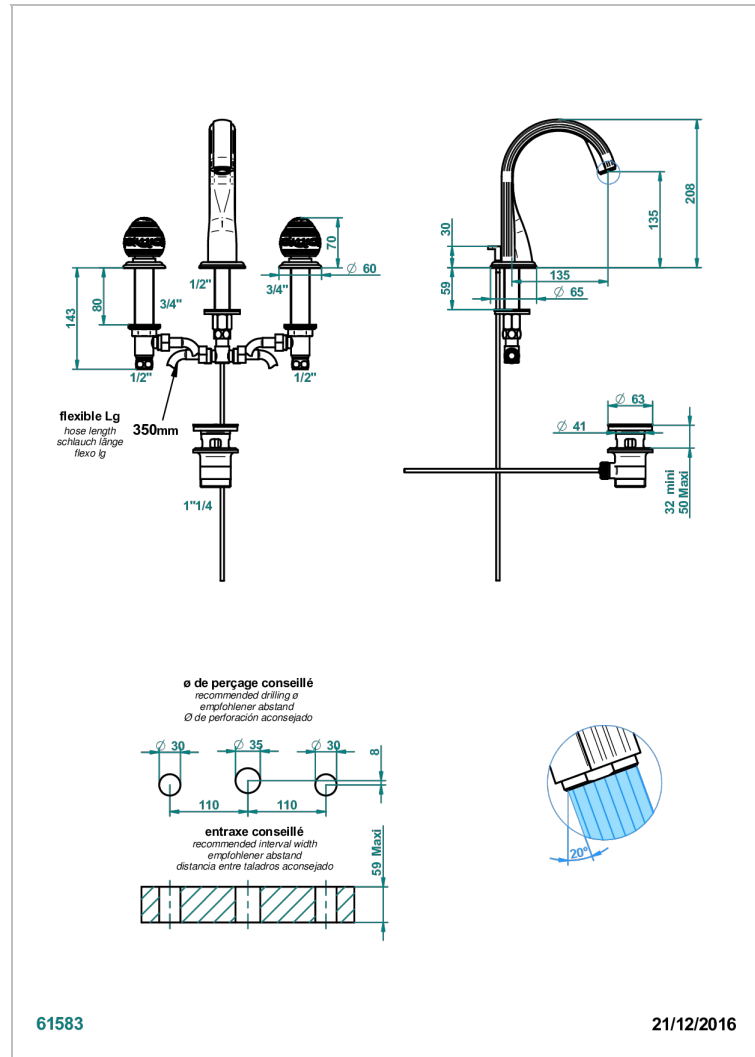

MARQUISE PLATINUM DECOR

A7G-151M/W

Rim mounted 3-hole basin mixer with waste for marble - WRAS approved

THG[®]
PARIS

CHARACTERISTIC

- WRAS : 1909342

STANDARDS

AVAILABLE FINITIONS