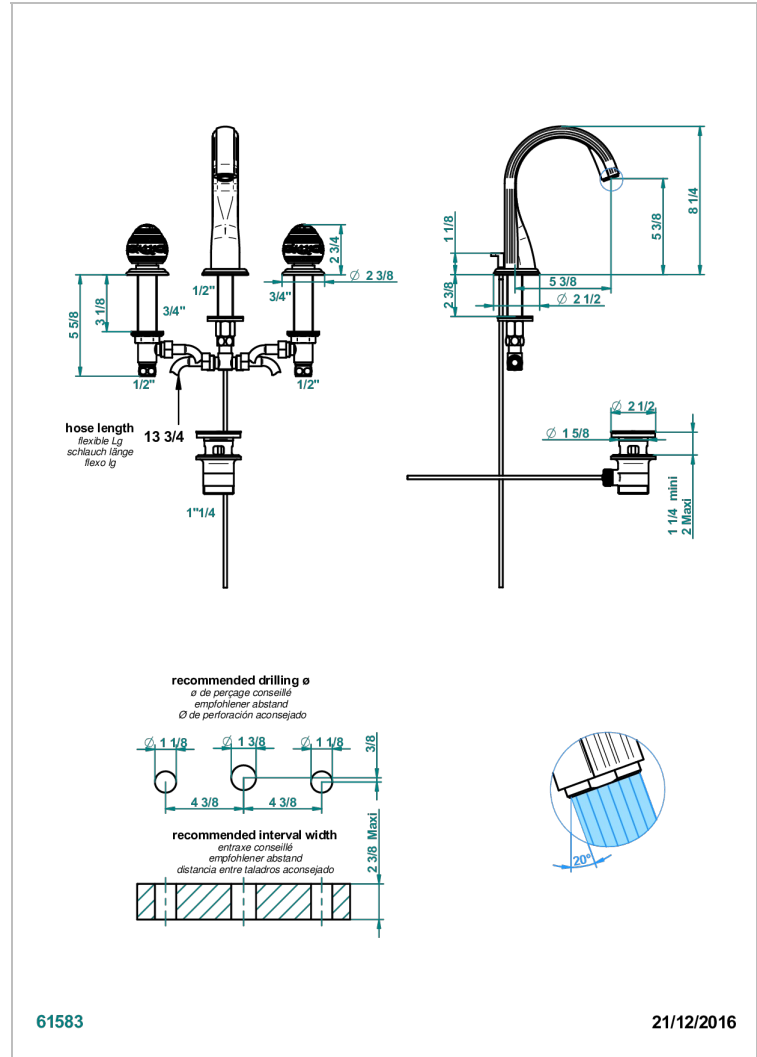

MARQUISE PLATINUM DECOR

A7G-151M/W

Rim mounted 3-hole basin mixer with waste for marble - WRAS approved

THG[®]
PARIS

CHARACTERISTIC

- WRAS : 1909342

STANDARDS

AVAILABLE FINITIONS