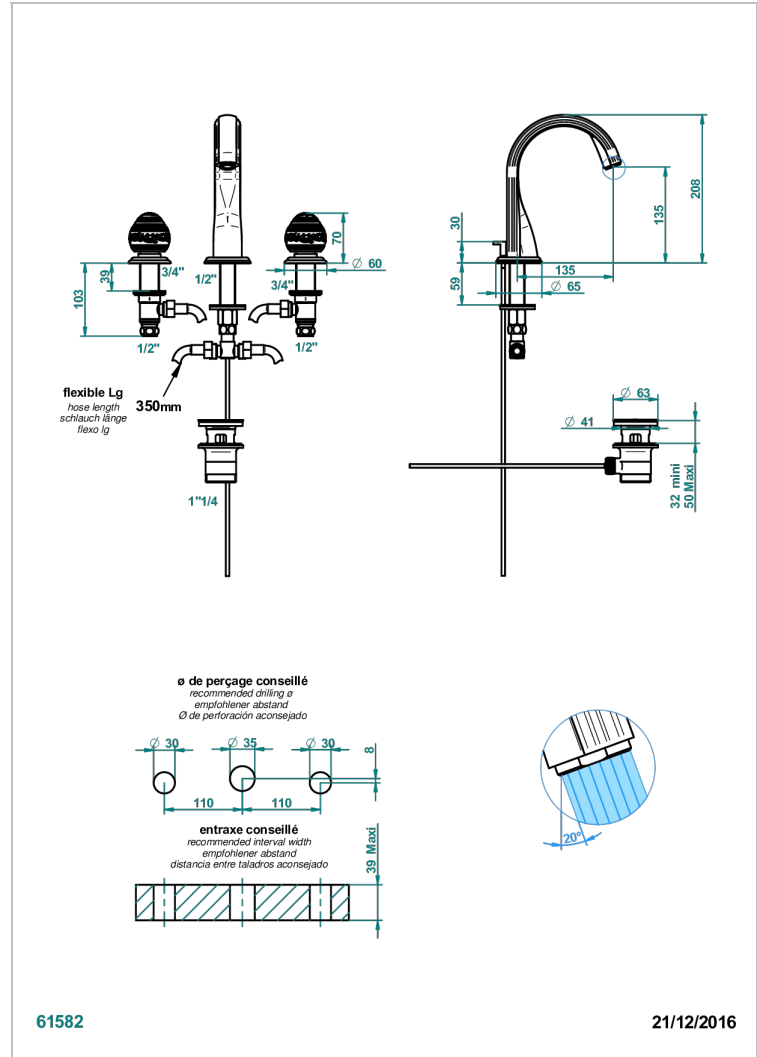

# MARQUISE PLATINUM DECOR

A7G-151/W

Rim mounted 3-hole basin mixer with waste - WRAS approved

THG<sup>®</sup>  
PARIS

61582

21/12/2016

## CHARACTERISTIC

- WRAS : 1909342