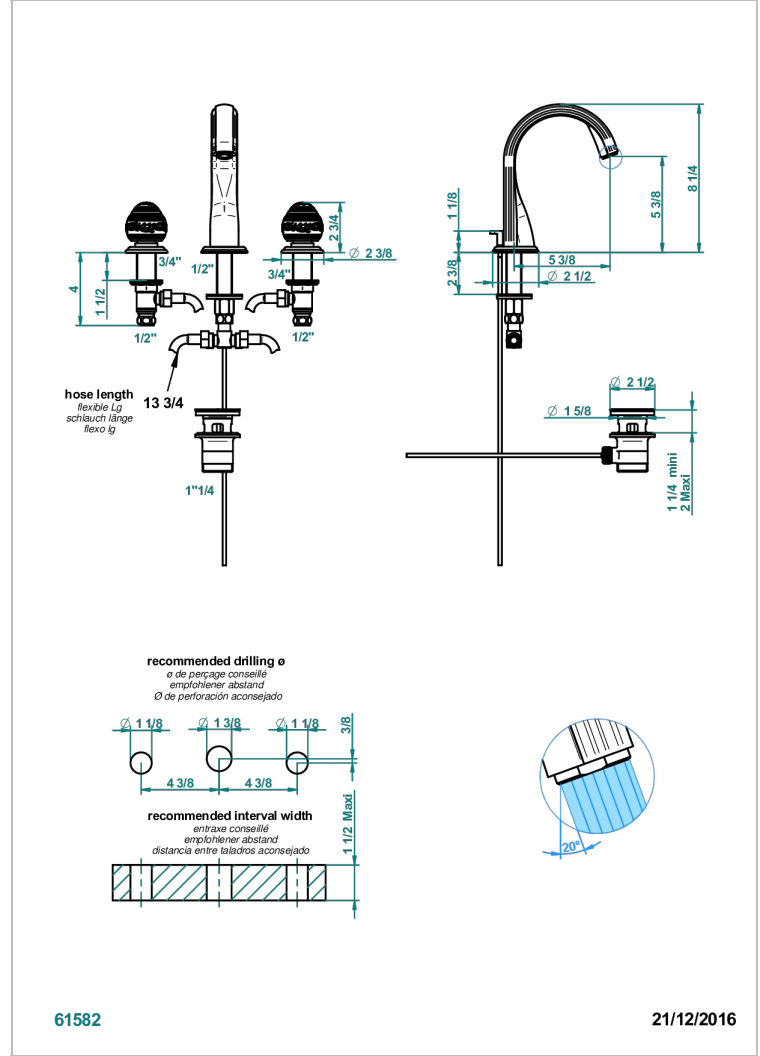

MARQUISE PLATINUM DECOR

A7G-151/W

Rim mounted 3-hole basin mixer with waste - WRAS approved

THG[®]
PARIS

CHARACTERISTIC

- WRAS : 1909342

STANDARDS

TECHNICAL SPECS

- Recommandé : 3 bars (max. 5 bars) - Advised : 43,5 psi (max. 72 psi)
- 15 l/min à 3 bars (4 gpm at 43.5 psi)

AVAILABLE FINITIONS

Antique nickel - H28
Black ceram - D30
Blush PVD - H62
Brass color PVD - H49
Brown bronze color PVD - F33
Gold color PVD - H52

Nickel color PVD - H55
Polished chrome (color finish) - A02
Polished chrome / Polished gold (color finish) - G02
Polished gold (color finish) - F01
Polished nickel - B01
Soft gold - F30

Soft matt gold - F31
Umber PVD - H66
Varnished matt antique red copper (color finish) - H07