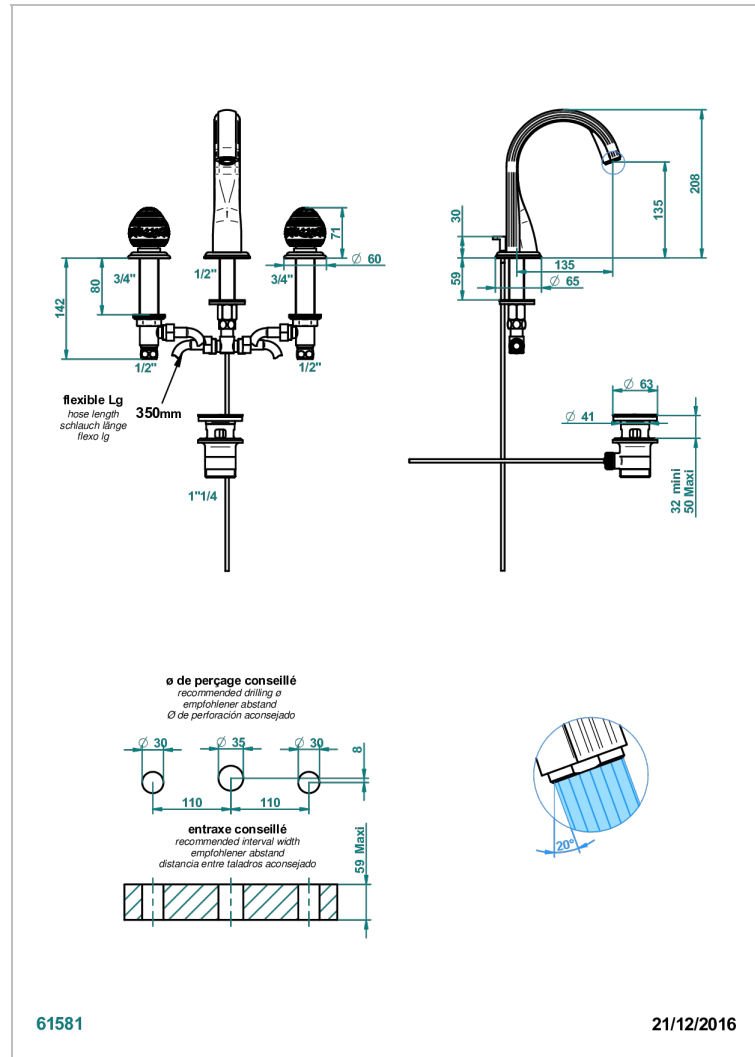

MARQUISE GOLD DECOR

A7F-151M/W

Rim mounted 3-hole basin mixer with waste for marble - WRAS approved

THG
PARIS

CHARACTERISTIC

- WRAS : 1909342

STANDARDS

AVAILABLE FINITIONS