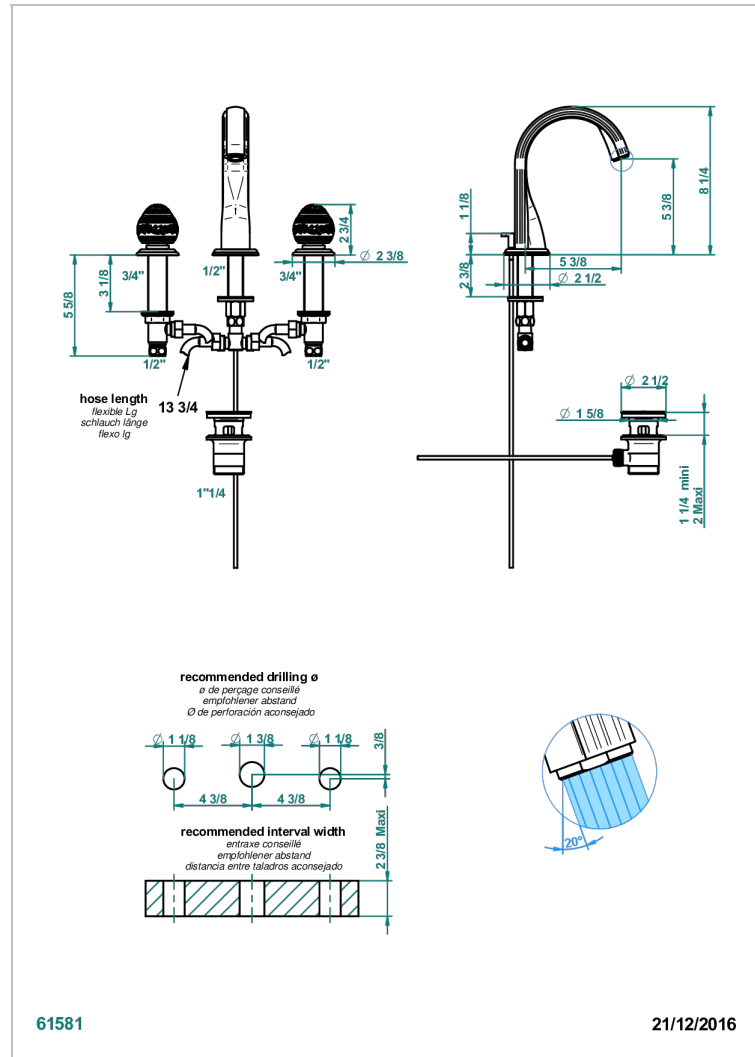

MARQUISE GOLD DECOR

A7F-151M/W

Rim mounted 3-hole basin mixer with waste for marble - WRAS approved

CHARACTERISTIC

- WRAS : 1909342

STANDARDS

AVAILABLE FINITIONS

Antique nickel - H28
Black ceram - D30
Blush PVD - H62
Brass color PVD - H49
Brown bronze color PVD - F33
Gold color PVD - H52

Nickel color PVD - H55
Polished chrome (color finish) - A02
Polished chrome / Polished gold (color finish) - G02
Polished gold (color finish) - F01
Polished nickel - B01
Soft gold - F30

Soft matt gold - F31
Umber PVD - H66
Varnished matt antique red copper (color finish) - H07