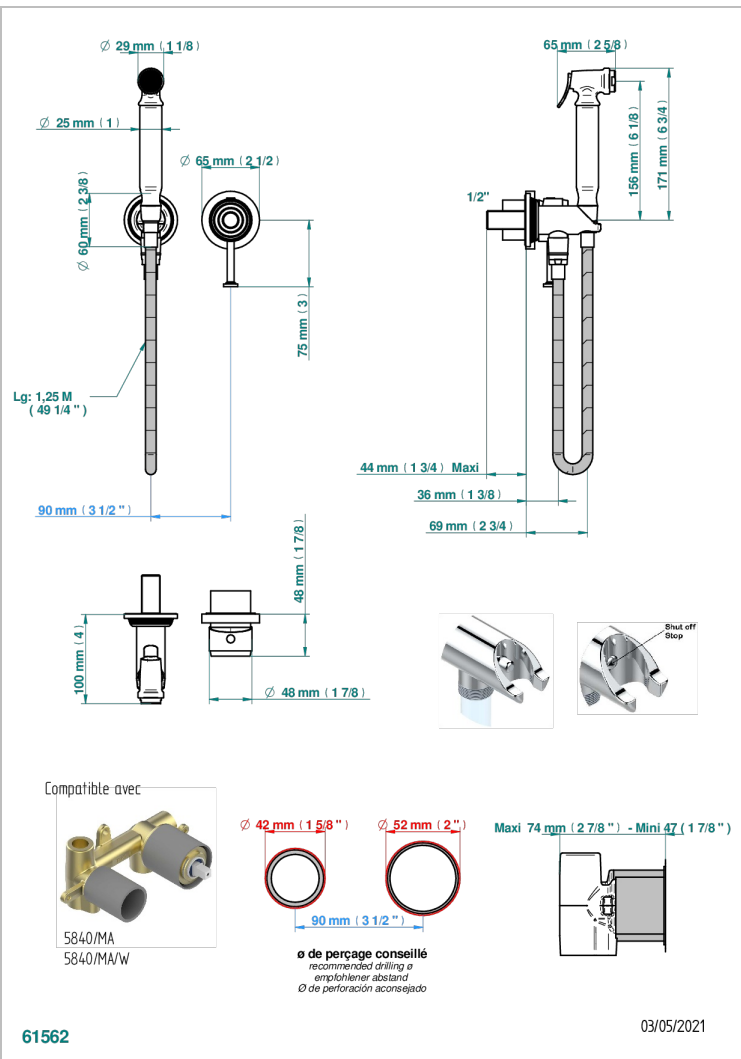

WEST COAST METAL WITH LEVER HANDLES

U9B-5840/MBG

Trim only for WC douche including: trigger spray, wall mounted single lever mixer, reinforced hose (49 1/4"), wall outlet with integrated elbow with safety stopper

CHARACTERISTIC

- ACS : 19ACCLY412

STANDARDS

RELATED SKU'S

- Ref. G00-5840/MAUS Rough parts for concealed wall-mounted mixer with 1/2" outlet

AVAILABLE FINITIONS

Black ceram - D30
Blush PVD - H62
Brass color PVD - H49
Brown bronze color PVD - F33
Chrome polished - A02
Copper antique matt, coated - H07