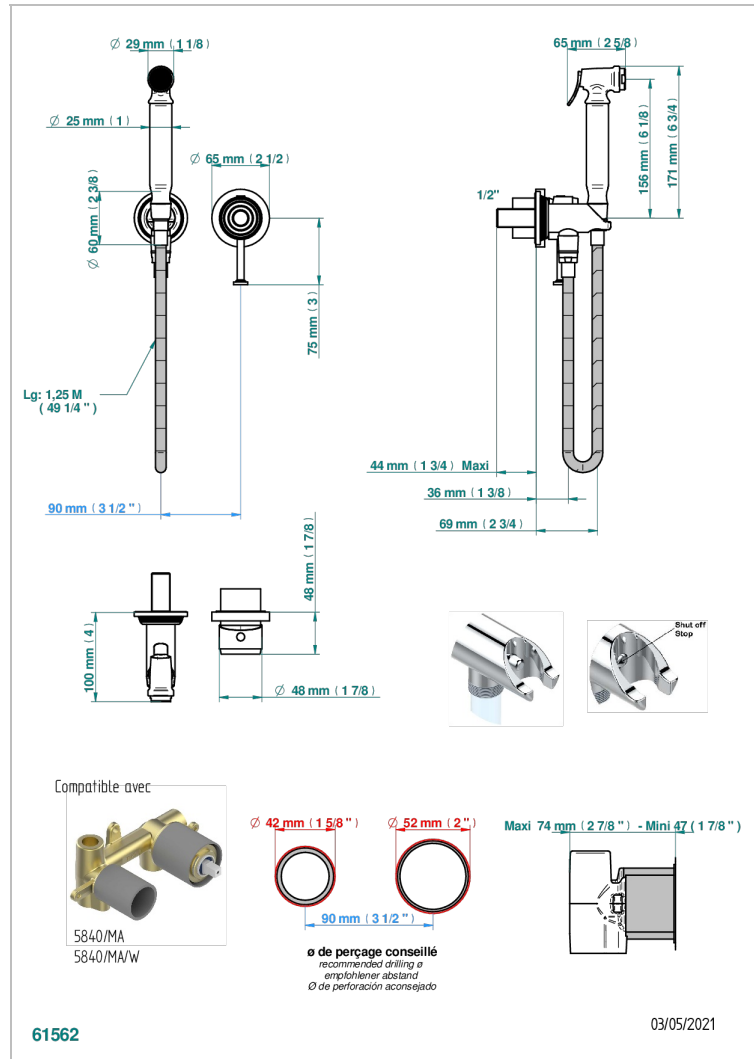

# WEST COAST METAL WITH LEVER

U9B-5840/MBG

Trim only for WC douche including: trigger spray, wall mounted single lever mixer, reinforced hose (1.25m), wall outlet with integrated elbow with safety stopper

## CHARACTERISTIC

- ACS : 19ACCLY412

## RELATED SKU'S

- Ref. G00-5840/MA Rough parts for concealed wall-mounted mixer with 1/2" outlet