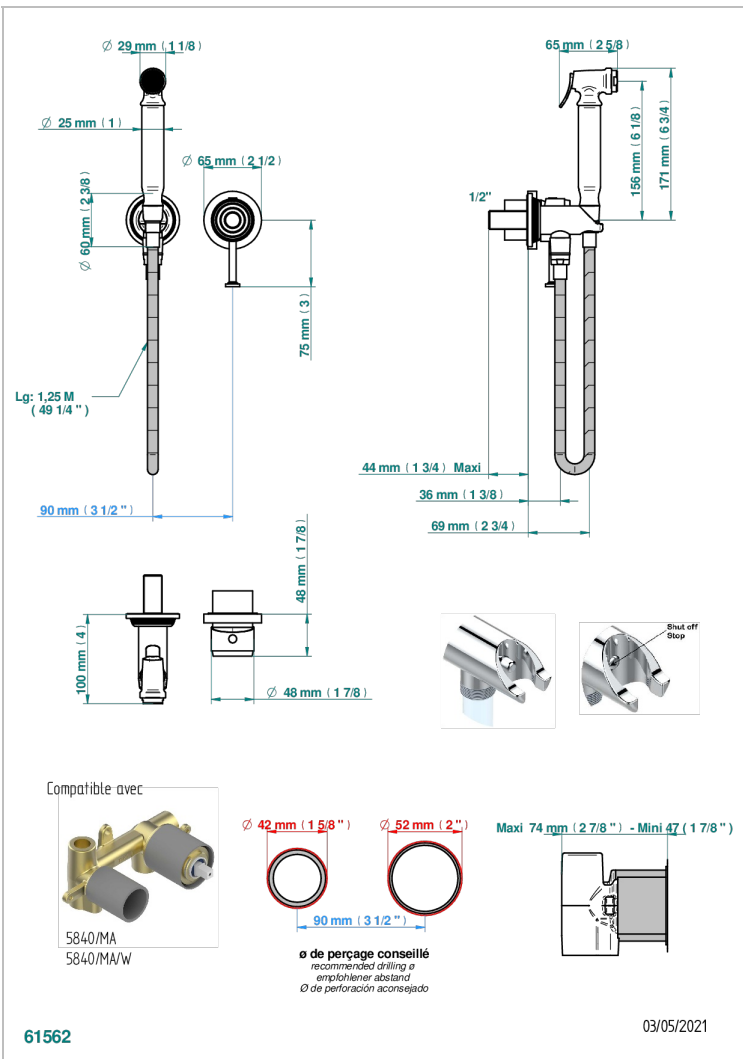

# WEST COAST METAL WITH LEVER

U9B-5840/MBG

Trim only for WC douche including: trigger spray, wall mounted single lever mixer, reinforced hose (1.25m), wall outlet with integrated elbow with safety stopper

## ÄHNLICHE PRODUKTE

- Ref. G00-5840/MA Up-teil für up-mischer, 1/2"