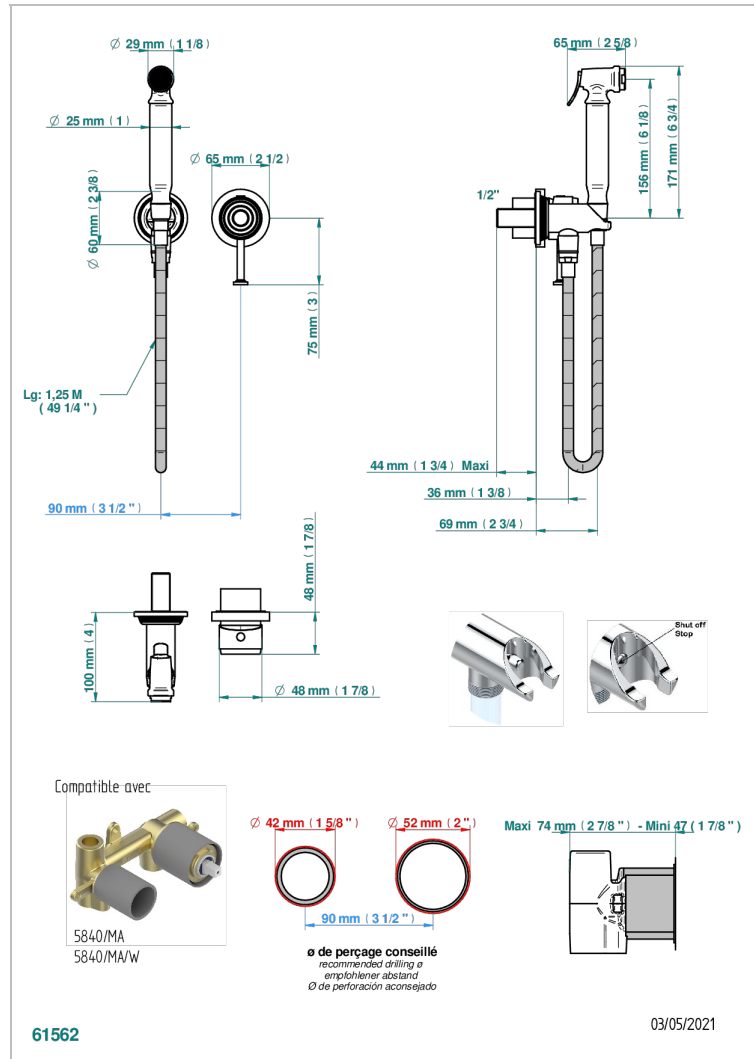

WEST COAST METAL WITH LEVER

U9B-5840/MBG

Trim only for WC douche including: trigger spray, wall mounted single lever mixer, reinforced hose (1.25m), wall outlet with integrated elbow with safety stopper

CHARACTERISTIC

- ACS : 19ACCLY412

STANDARDS

RELATED SKU'S

- Ref. G00-5840/MA Rough parts for concealed wall-mounted mixer with 1/2" outlet

AVAILABLE FINITIONS

Antique nickel - H28
Black ceram - D30
Blush PVD - H62
Brass color PVD - H49
Brown bronze color PVD - F33
Gold color PVD - H52