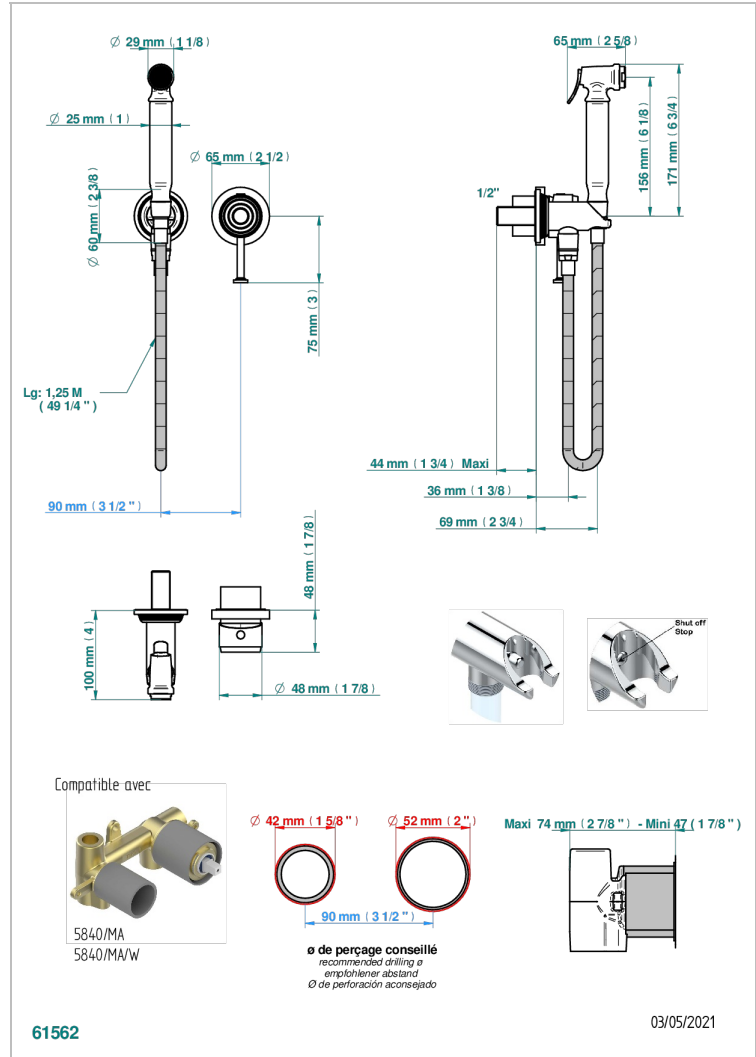

Trim only for WC douche including: trigger spray, wall mounted single lever mixer, reinforced hose (1.25m), wall outlet with integrated elbow with safety stopper

CHARACTERISTIC

- ACS : 19ACCLY412

STANDARDS

RELATED SKU'S

- Ref. G00-5840/MA Rough parts for concealed wall-mounted mixer with 1/2" outlet

AVAILABLE FINITIONS

Antique nickel - H28
Black ceram - D30
Blush PVD - H62
Brass color PVD - H49
Brown bronze color PVD - F33
Gold color PVD - H52