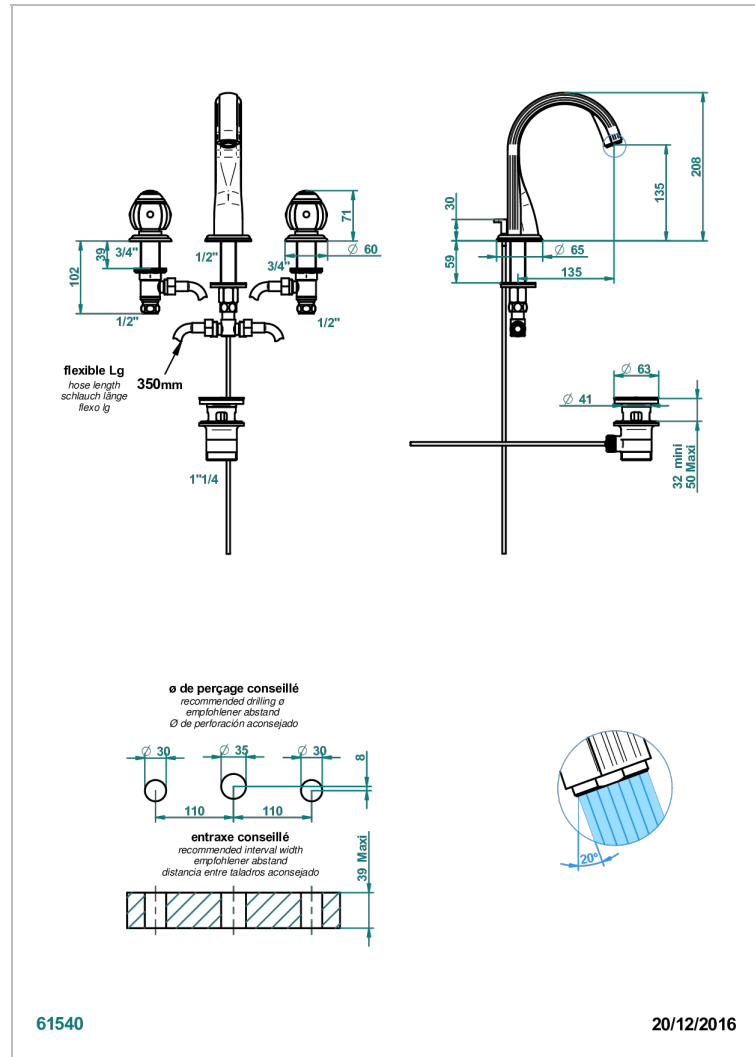

ITHAQUE PLATINUM DECOR

A7B-151/W

Rim mounted 3-hole basin mixer with waste - WRAS approved

CHARACTERISTIC

- WRAS : 1909342

STANDARDS

TECHNICAL SPECS

- Recommandé : 3 bars (max. 5 bars) - Advised : 43,5 psi (max. 72 psi)
- 15 l/min à 3 bars (4 gpm at 43.5 psi)

AVAILABLE FINITIONS

Antique nickel - H28
Black ceram - D30
Blush PVD - H62
Brass color PVD - H49
Brown bronze color PVD - F33
Gold color PVD - H52

Graphite PVD - H64
Lacquered light bronze - D01
Matt Umber PVD - H67
Matt blush PVD - H60
Matt brass color PVD - H50
Matt brown bronze color PVD - F34