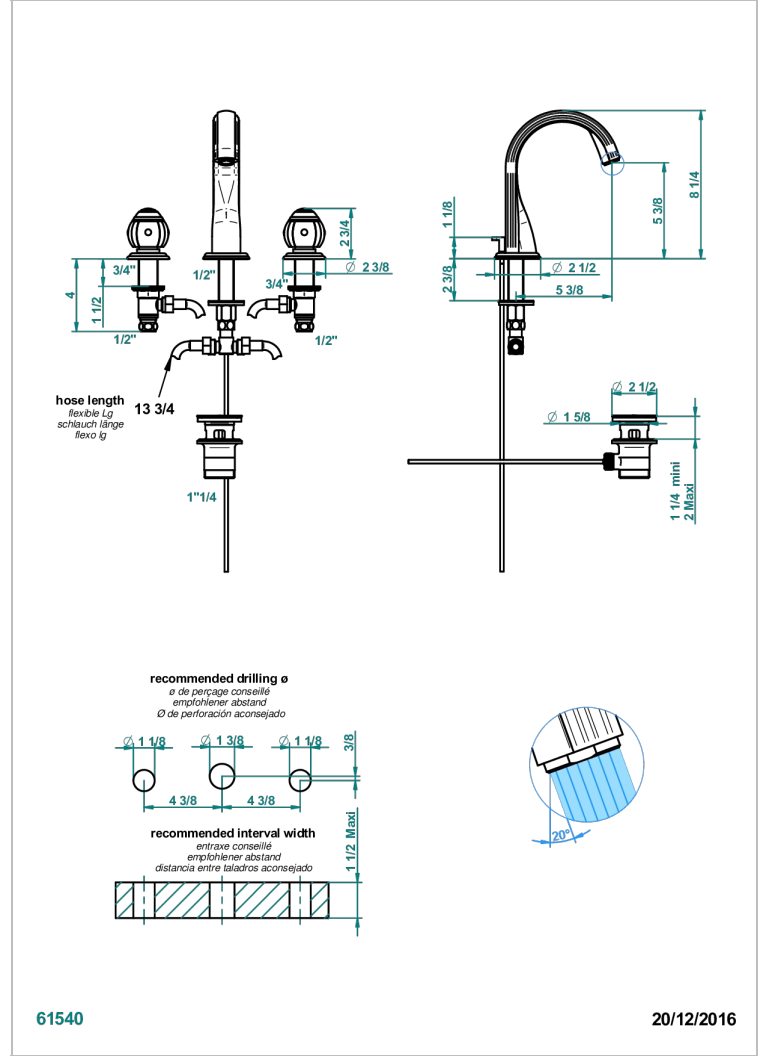

ITHAQUE PLATINUM DECOR

A7B-151/W

Rim mounted 3-hole basin mixer with waste - WRAS approved

THG[®]
PARIS

CHARACTERISTIC

- WRAS : 1909342

STANDARDS

TECHNICAL SPECS

- Recommandé : 3 bars (max. 5 bars) - Advised : 43,5 psi (max. 72 psi)
- 15 l/min à 3 bars (4 gpm at 43.5 psi)

AVAILABLE FINITIONS

Antique nickel - H28
Black ceram - D30
Blush PVD - H62
Brass color PVD - H49
Brown bronze color PVD - F33
Gold color PVD - H52

Nickel color PVD - H55
Polished chrome (color finish) - A02
Polished chrome / Polished gold (color finish) - G02
Polished gold (color finish) - F01
Polished nickel - B01
Soft gold - F30

Soft matt gold - F31
Umber PVD - H66
Varnished matt antique red copper (color finish) - H07