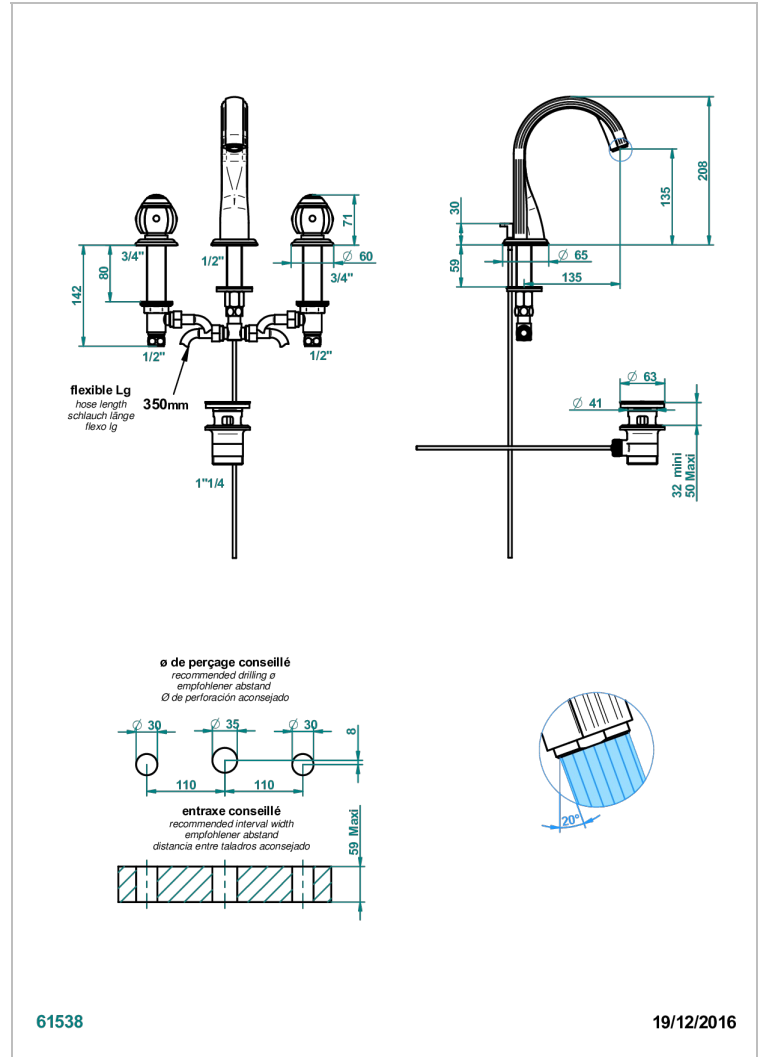

ITHAQUE GOLD DECOR

A7A-151M/W

Rim mounted 3-hole basin mixer with waste for marble - WRAS approved

THG
PARIS

CHARACTERISTIC

- WRAS : 1909342

STANDARDS

AVAILABLE FINITIONS