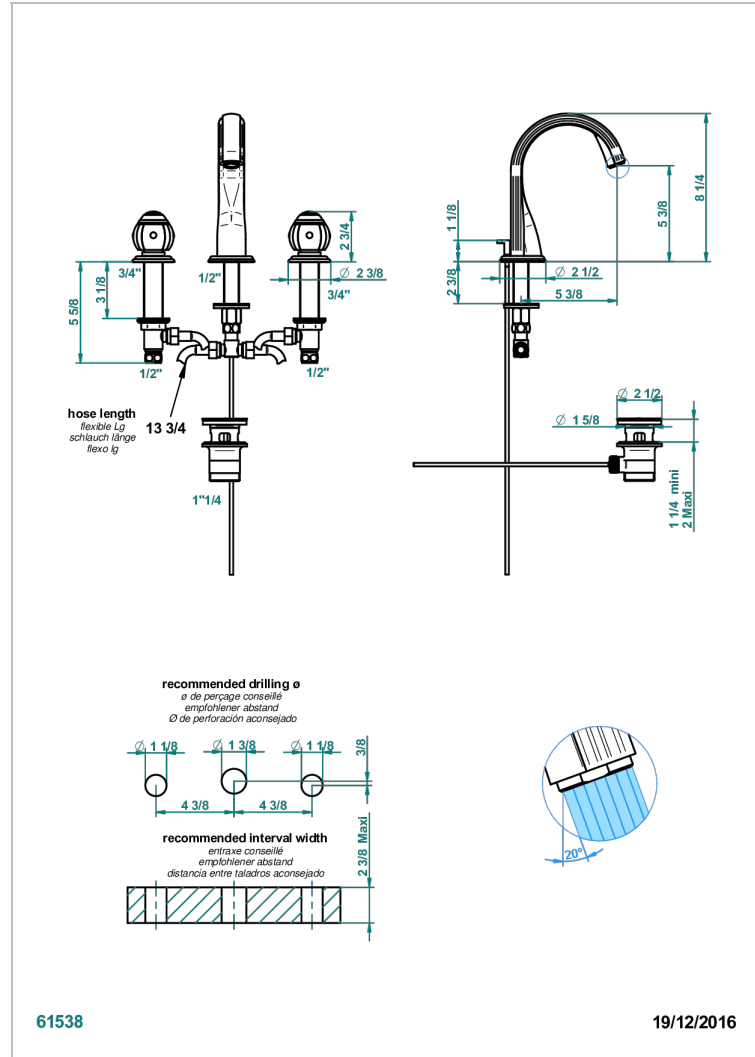

# ITHAQUE GOLD DECOR

A7A-151M/W

Rim mounted 3-hole basin mixer with waste for marble - WRAS approved

61538

19/12/2016

## CHARACTERISTIC

- WRAS : 1909342