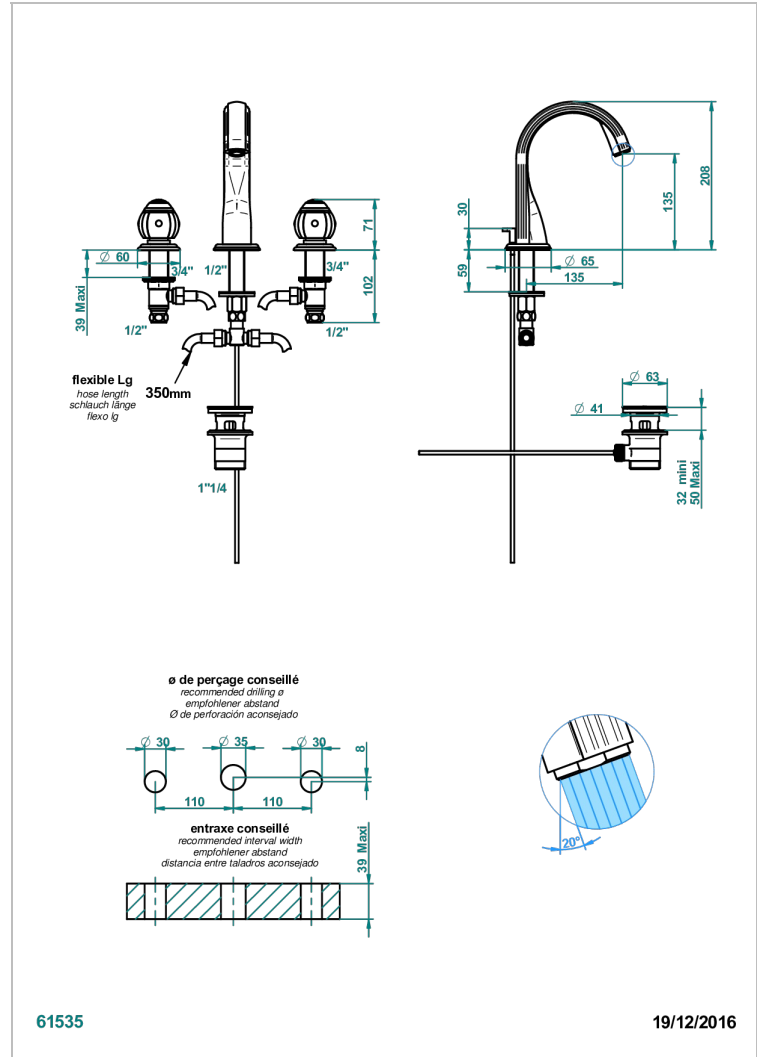

# ITHAQUE GOLD DECOR

A7A-151/W

Rim mounted 3-hole basin mixer with waste - WRAS approved

THG<sup>®</sup>  
PARIS

## CHARACTERISTIC

- WRAS : 1909342

## TECHNICAL SPECS

- Recommandé : 3 bars (max. 5 bars) - Advised : 43,5 psi (max. 72 psi)
- 15 l/min à 3 bars (4 gpm at 43.5 psi)