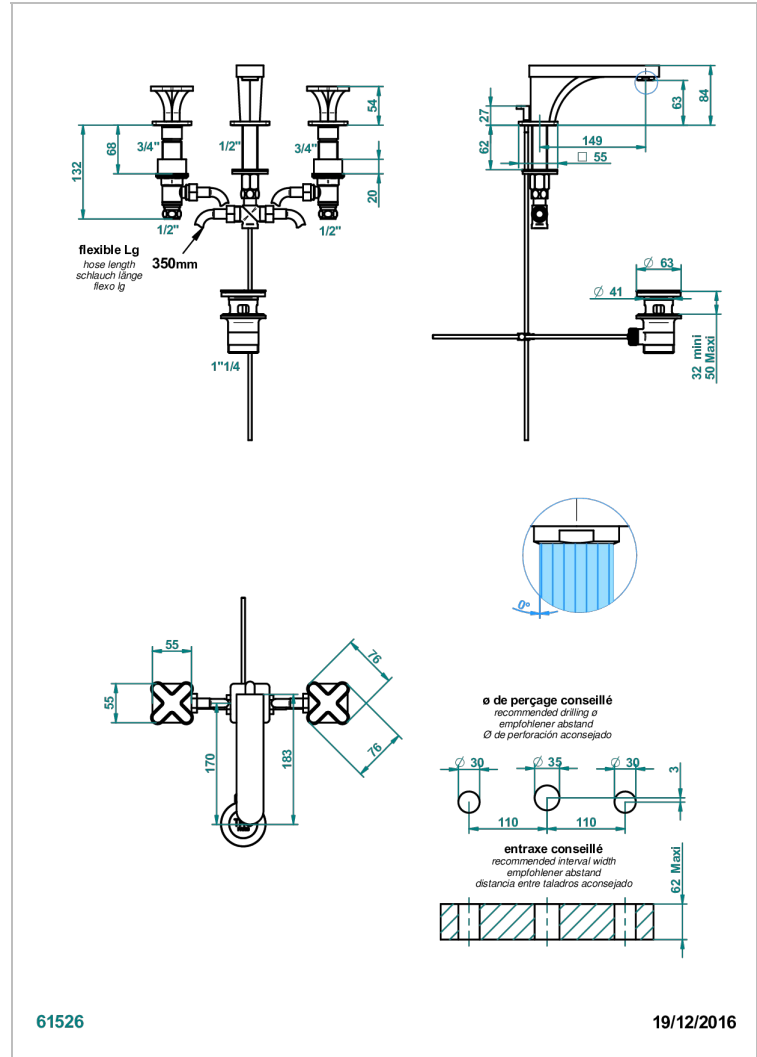

# PROFIL BLACK ONYX

A6N-151/W

Rim mounted 3-hole basin mixer with waste - WRAS approved

## CHARACTERISTIC

- WRAS : 2109366