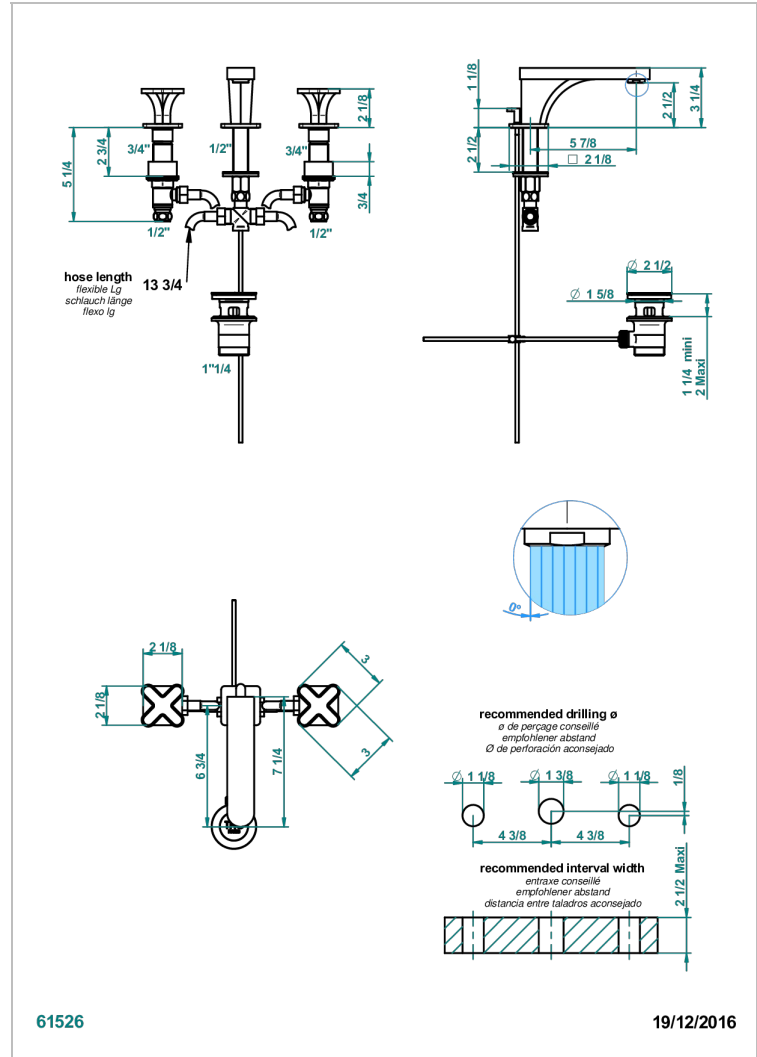

PROFIL BLACK ONYX

A6N-151/W

Rim mounted 3-hole basin mixer with waste - WRAS approved

CHARACTERISTIC

- WRAS : 2109366

STANDARDS

AVAILABLE FINITIONS

Antique nickel - H28
Black ceram - D30
Blush PVD - H62
Brass color PVD - H49
Brown bronze color PVD - F33
Gold color PVD - H52