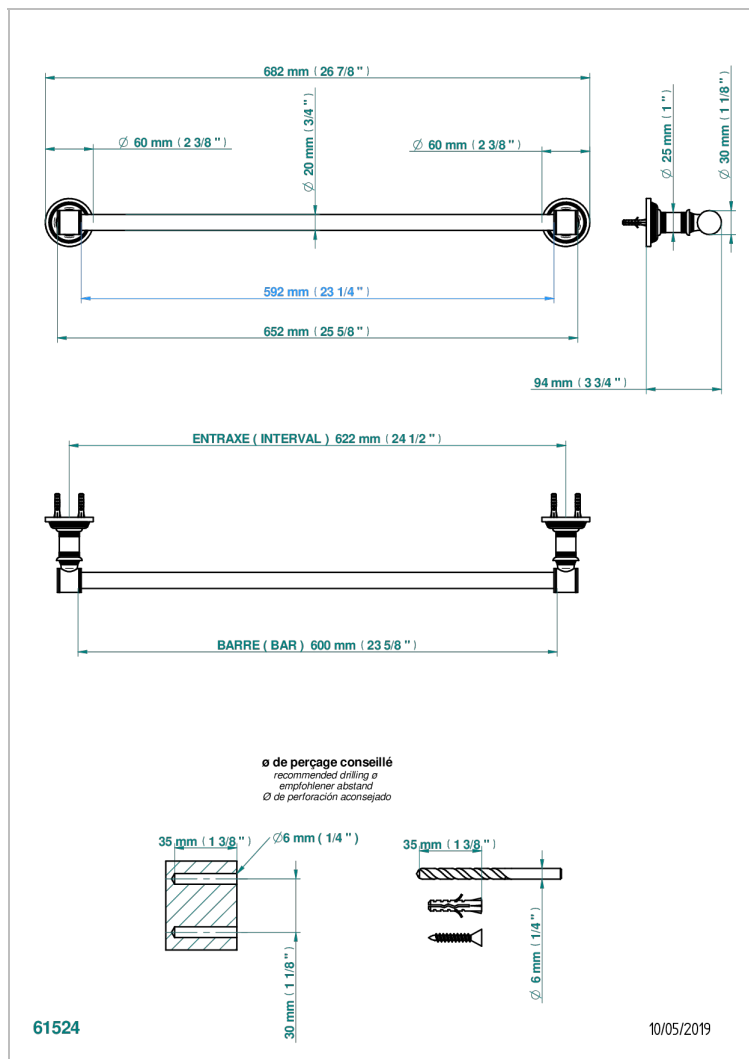

# WEST COAST WHITE ONYX WITH LEVER HANDLES

U9H-520/60

Towel bar, 24" long

## CHARACTERISTIC

- West Coast White Onyx with lever handles
- Towel bar, 24" long