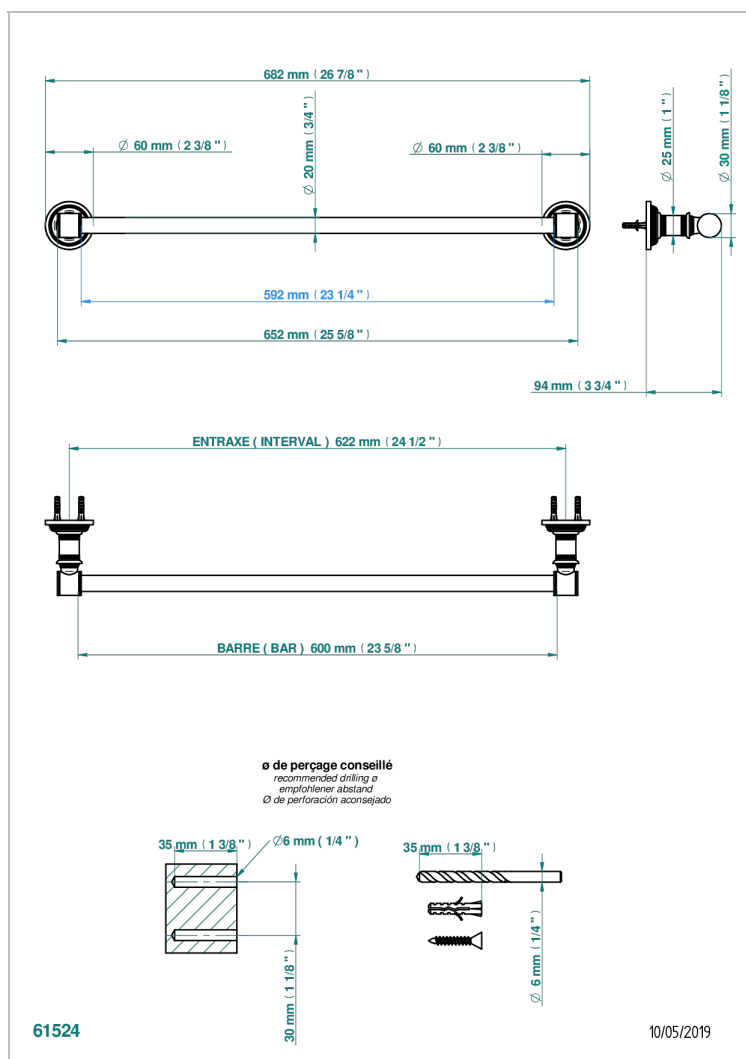

WEST COAST WHITE ONYX WITH LEVER HANDLES

U9H-520/60

Single towel rail, fixed rail, length: 600 mm, ø 20 mm

CHARACTERISTIC

- West Coast White Onyx with lever handles
- Single towel rail, fixed rail, length: 600 mm, ø 20 mm