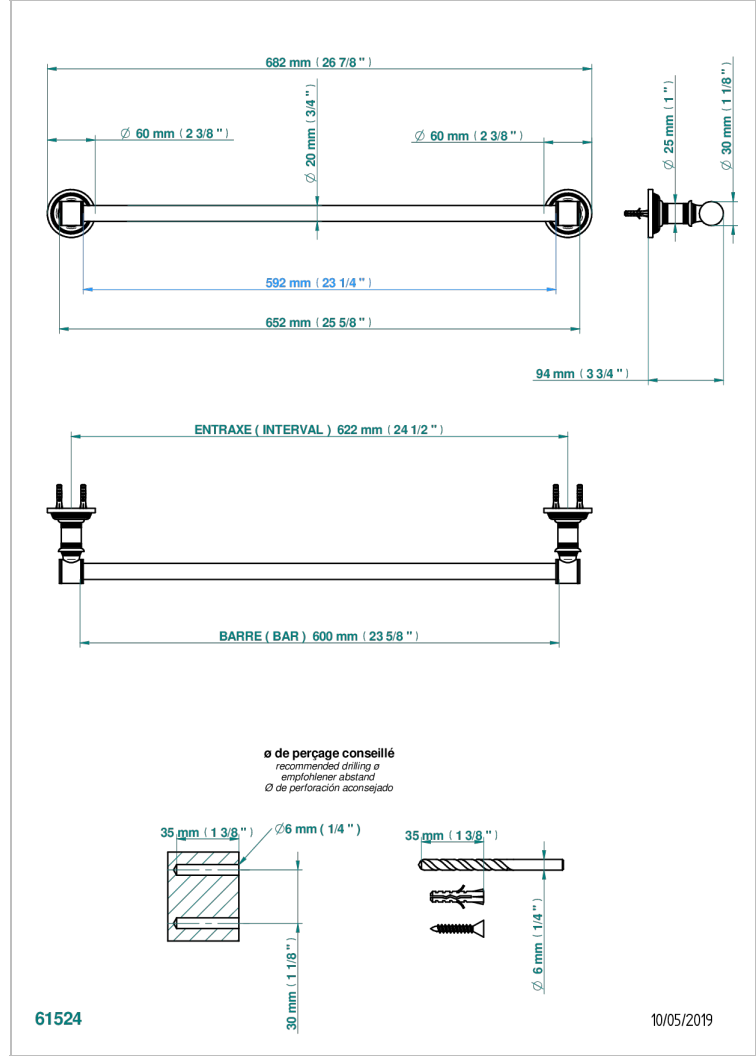

# WEST COAST WHITE ONYX

U9G-520/60

Towel bar, 24" long

THG<sup>®</sup>  
PARIS

## CHARACTERISTIC

- West Coast White Onyx
- Towel bar, 24" long