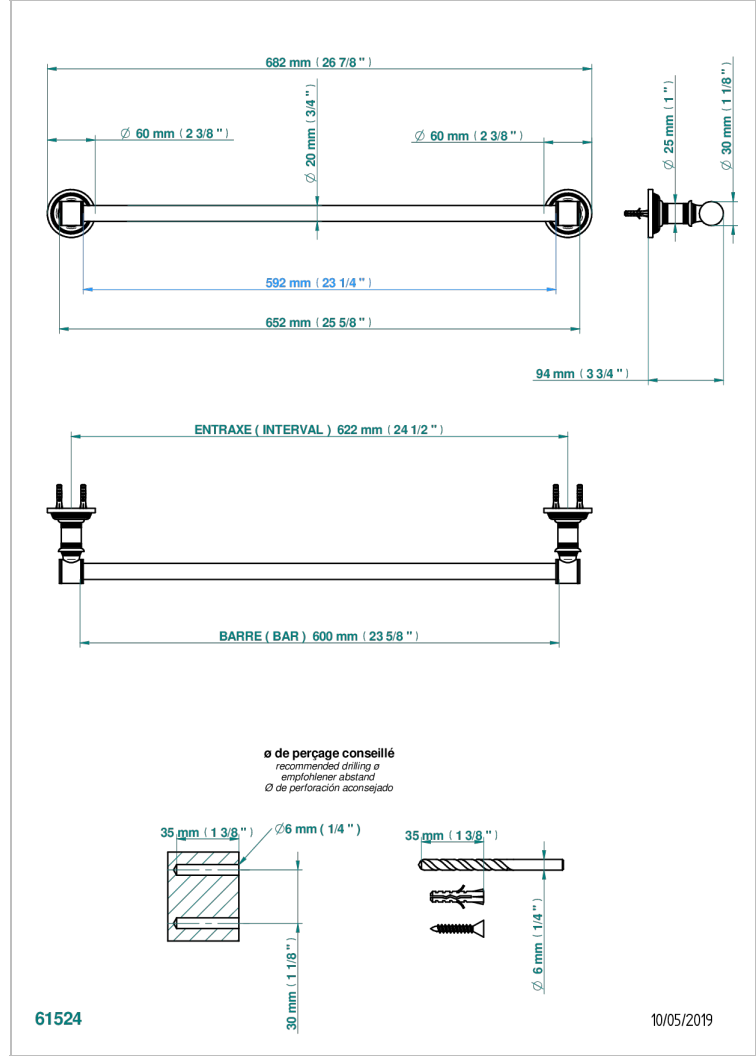

WEST COAST BLACK ONYX

U9E-520/60

Towel bar, 24" long

CHARACTERISTIC

- West Coast Black Onyx
- Towel bar, 24" long

AVAILABLE FINITIONS

Black ceram - D30
Blush PVD - H62
Brass color PVD - H49
Brown bronze color PVD - F33
Chrome polished - A02
Copper antique matt, coated - H07